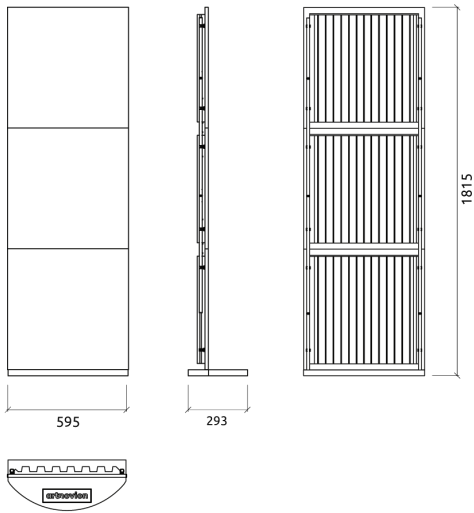

Performance

Technical Information

Features

Dimensions:

FG - SF | 595x252x1813mm | 6.0 Kg

**Product finishes**

(FG - SF) Suede Fabric Finishes

FG | (TM201) Grigio