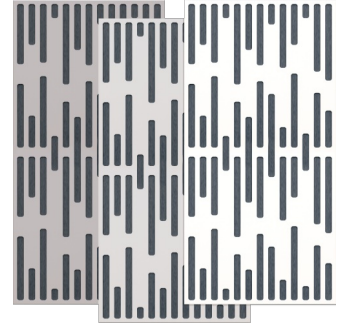

The latest addition to the Pro Audio and studio range, Orion is the culmination of extensive research into the optimisation of MLS sequences for calibrated acoustic absorption. Orion brings the distinct design of our flagship Logan diffuser to new horizons.

An array of Orion absorbers create areas with a distinct acoustic response, each calibrated to work at a certain frequency range. Using these Helmholtz-style absorption techniques boosts mid-low and mid range absorption, whilst the open areas of the panel are enough to guarantee high-frequency absorption. Orion is a great technical product, designed for the studio world, where each surface is critical - making sure that you get the best out of your studio.

Product finishes

(FG - LW) Lacquered Wood Finishes

(FG - NW) Natural Wood Finishes

Orion Doble W - Absorber

Wooden Absorber

Purpose

- Sweet spot sound field distribution
- RT reduction

Recommended for

- Control Room
- Recording Room
- Home Studio
- Broadcast Studio
- Vocal Booth
- Drum Room

Fixing Systems

Wall & Ceiling

+ FixArt Clip

+ GlueArt 2.0

+ Instant Fix Kit

+ FixArt Tube

Ceiling

+ FixArt Cloud

Add-ons

+ FixArt Connect

+ FixArt Tube Lock

+ M6 Screw Thread receiver - Add-on

+ Fabric side cover kit