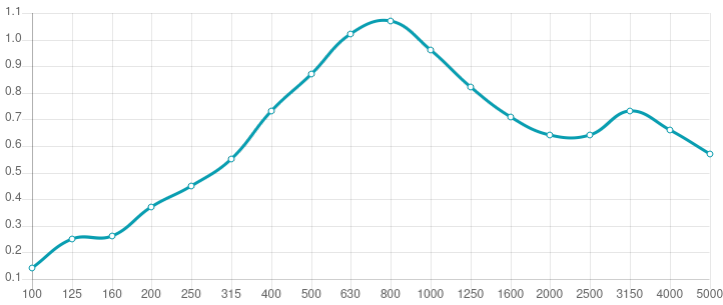

Performance

Technical Information

Features

Type:
Acoustic Absorber
Absorption range: 315 Hz to 3150 Hz

Acoustic Class: C | (α_w) = 0,75

Available fire rates:
FG | Furniture Grade

Materials:
- Natural wood | Lacquered HMDF
- Marine grade plywood structural frame
- Calibrated cell acoustic foam

Four M6 Screw Thread receiver included on each panel.

Dimensions:

FG - LW | 595x1190x55mm | 3.52 Kg
FG - NW | 595x1190x55mm | 3.12 Kg

The latest addition to the Pro Audio and studio range, Orion is the culmination of extensive research into the optimisation of MLS sequences for calibrated acoustic absorption. Orion brings the distinct design of our flagship Logan diffuser to new horizons.