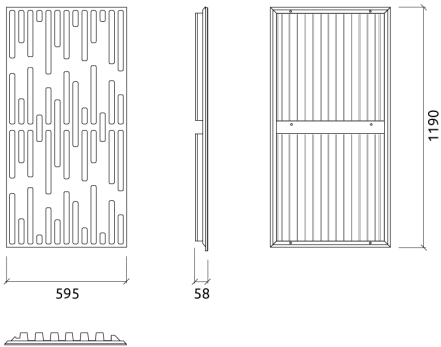

Performance

Technical Information

Features

Type:
Acoustic Absorber
Absorption range: 315 Hz to 3150 Hz

Acoustic Class: C | (α_w) = 0,75

Available fire rates:
FG | Furniture Grade

Materials:
- Natural wood | Lacquered HMDF
- Marine grade plywood structural frame
- Calibrated cell acoustic foam

Four M6 Screw Thread receiver included on each panel.

Dimensions:

FG - LW | 595x1190x55mm | 3.52 Kg
FG - NW | 595x1190x55mm | 3.12 Kg

The latest addition to the Pro Audio and studio range, Orion is the culmination of extensive research into the optimisation of MLS sequences for calibrated acoustic absorption. Orion brings the distinct design of our flagship Logan diffuser to new horizons.