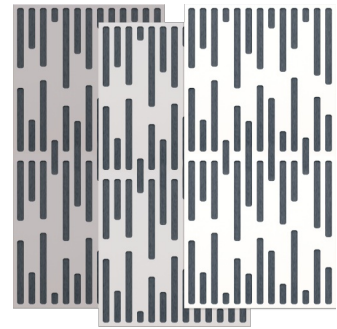

Performance

Technical Information

Features

Type:
Acoustic Absorber
Absorption range: 315 Hz to 3150 Hz

Acoustic Class: C | (α_w) = 0,75

Available fire rates:
FG | Furniture Grade

Materials:
- Natural wood | Lacquered HMDF
- Marine grade plywood structural frame
- Calibrated cell acoustic foam

Four M6 Screw Thread receiver included on each panel.

Dimensions:

FG - LW | 595x1190x55mm | 3.52 Kg
FG - NW | 595x1190x55mm | 3.12 Kg

The latest addition to the Pro Audio and studio range, Orion is the culmination of extensive research into the optimisation of MLS sequences for calibrated acoustic absorption. Orion brings the distinct design of our flagship Logan diffuser to new horizons.

An array of Orion absorbers create areas with a distinct acoustic response, each calibrated to work at a certain frequency range. Using these Helmholtz-style absorption techniques boosts mid-low and mid range absorption, whilst the open areas of the panel are enough to guarantee high-frequency absorption. Orion is a great technical product, designed for the studio world, where each surface is critical - making sure that you get the best out of your studio.

FG | (W03) Wenge

Orion Doble W - Absorber

Wooden Absorber

Purpose

- Sweet spot sound field distribution
- RT reduction

Recommended for

- Control Room
- Recording Room
- Home Studio
- Broadcast Studio
- Vocal Booth
- Drum Room