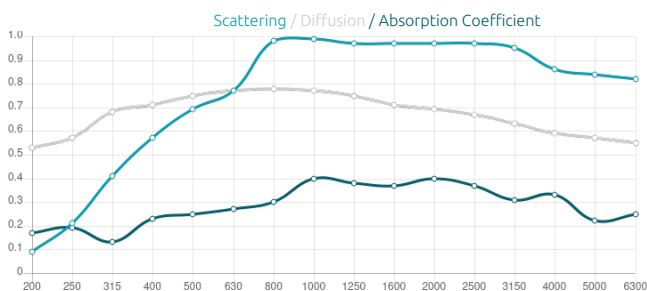

Performance

Made from wood, a sustainable and renewable source, it's unique design is a welcome addition to any space.

Perfect reflection control on an elegant and fully optimised panel.

This product is available in the following Fire Rate:
FG | Furniture Grade

PRODUCT COMPOSITION:

Alps | Natural wood
- Natural wood
- Solid wood

Alps | Lacquered wood
- Lacquered wood
- Solid wood

Dimensions:
Alps | 595x595x152mm

Integrated Fixing System