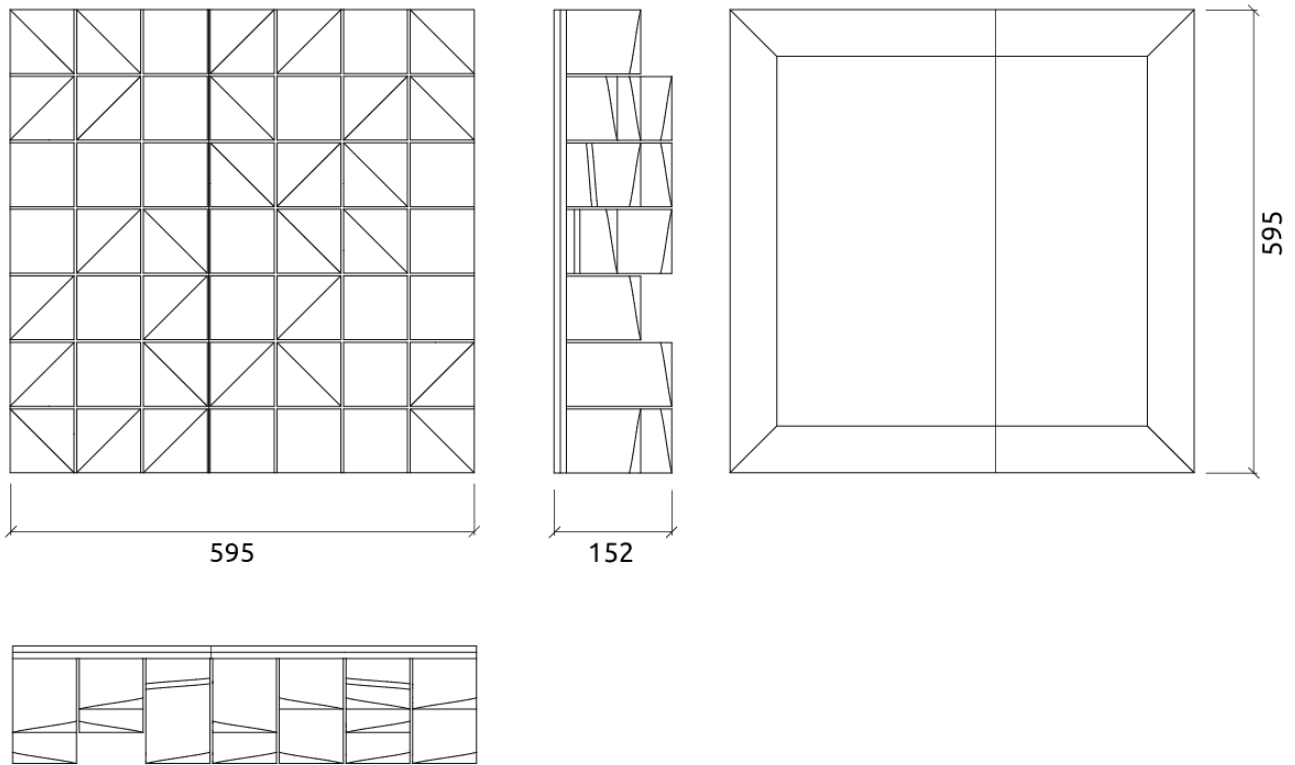

This product is available in the following Fire Rate:
FG | Furniture Grade

PRODUCT COMPOSITION:

Alps | Natural wood
- Natural wood
- Solid wood

Alps | Lacquered wood
- Lacquered wood
- Solid wood

Dimensions:
Alps | 595x595x152mm

Integrated Fixing System

Add-ons

Disclaimer:
This product can only be installed on walls.

Dimensions

FG - NW | 595x595x152mm

FG - LW | 595x595x152mm

Weight

19.4 Kg

19.44 Kg

Box

Quantity per box: 1

Dimensions: 645x405x450mm

Volume: 0.118m³

Weight: 20.9Kg

Alps W - Diffuser

(FG - LW) Lacquered Wood Finishes