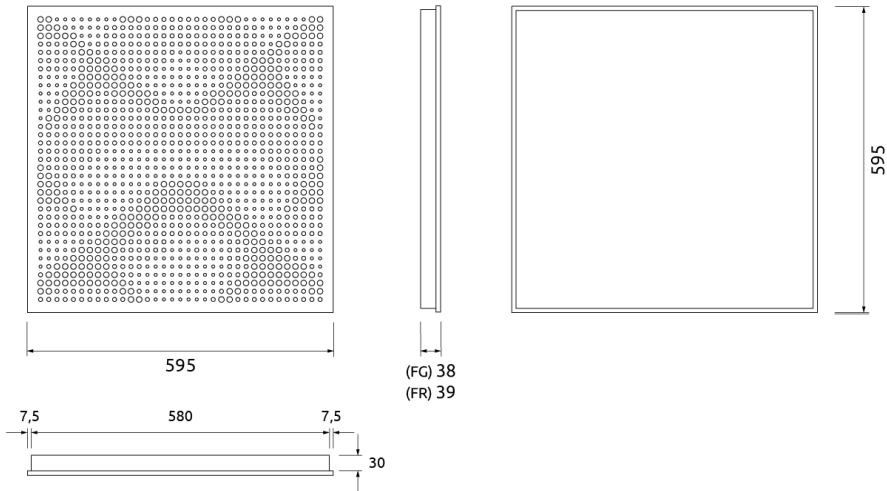

Perforated area: 15%

**Dimensions:**

- FG - LW | 595x595x38mm | Kg
- FG - NW | 595x595x38mm | Kg
- FR - LW | 595x595x39mm | Kg
- FR - NW | 595x595x39mm | Kg

The refurbished Artnovion ceiling tile range is the perfect acoustic solution to apply on any T-frame grid system. This product line features adapted versions of the panel designs you love, all fully compatible with public building regulations and available in 4 different sizes – two for metric sized (M) and two for imperial sized (I) grid structures. Our ceiling tiles provide a simple, fast installation procedure in multiple environments such as shopping centers, offices, clinics and waiting rooms.