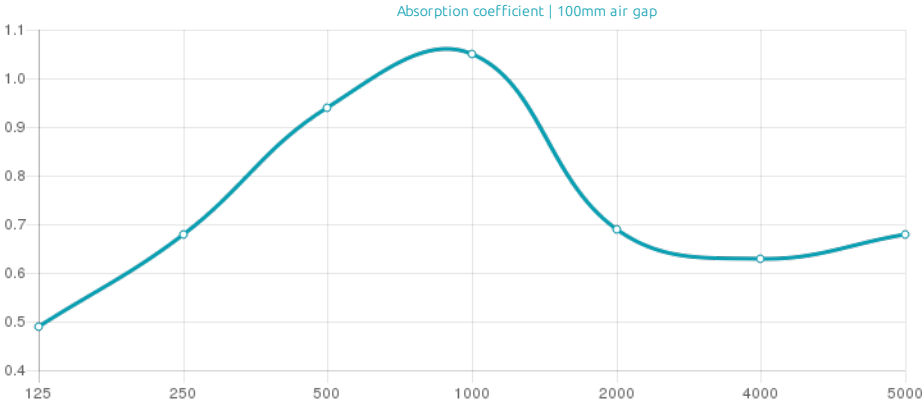

**Performance**

**Technical Information**

**Features**

Absorption Range: 350 Hz to 3150 Hz  
Acoustic Class: C | (aw) = 0,7

Available Fire rates:  
FG | Furniture Grade  
FR | Fire Rated

- (FR) Materials:
- Fire retardant HMDF
  - Sound PET
- (FG) Materials:
- Natural wood veneer | Lacquered HMD
  - Sound PET

Perforated area: 15%

**Dimensions:**

- FG - LW | 595x595x38mm | Kg
- FG - NW | 595x595x38mm | Kg
- FR - LW | 595x595x39mm | Kg
- FR - NW | 595x595x39mm | Kg

The refurbished Artnovion ceiling tile range is the perfect acoustic solution to apply on any T-frame grid system. This product line features adapted versions of the panel designs you love, all fully compatible with public building regulations and available in 4 different sizes – two for metric sized (M) and two for imperial sized (I) grid structures. Our ceiling tiles provide a simple, fast installation procedure in multiple environments such as shopping centers, offices, clinics and waiting rooms.