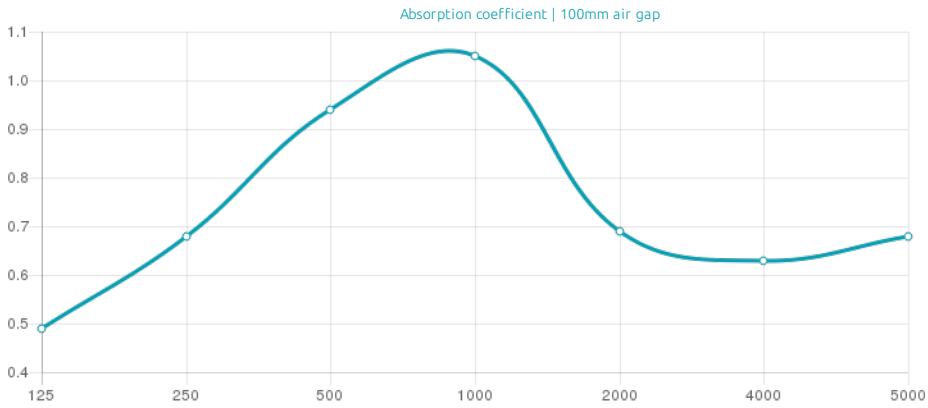

Performance

Features

Absorption Range: 350 Hz to 3150 Hz
Acoustic Class: C | (aw) = 0,7

Available Fire rates:
FG | Furniture Grade
FR | Fire Rated

(FR) Materials:
- Fire retardant HMDF
- Sound PET

(FG) Materials:
- Natural wood veneer | Lacquered HMD
- Sound PET

Perforated area: 15%

Technical Information

Dimensions:

- FG - LW | 605x1210x38mm | 6.4 Kg
- FG - NW | 605x1210x38mm | 6.4 Kg
- FR - LW | 605x1210x39mm | 6.4 Kg
- FR - NW | 605x1210x39mm | 6.4 Kg

The refurbished Artnovion ceiling tile range is the perfect acoustic solution to apply on any T-frame grid system. This product line features adapted versions of the panel designs you love, all fully compatible with public building regulations and available in 4 different sizes – two for metric sized (M) and two for imperial sized (I) grid structures. Our ceiling tiles provide a simple, fast installation procedure in multiple environments such as shopping centers, offices, clinics and waiting rooms.