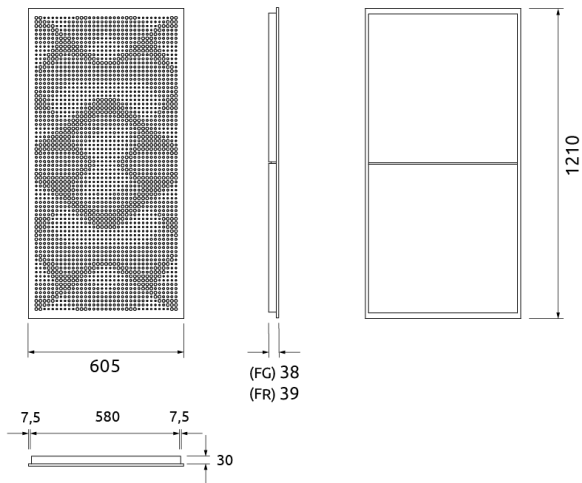

Performance

Features

Absorption Range: 350 Hz to 3150 Hz
Acoustic Class: C | (aw) = 0,7

Available Fire rates:
FG | Furniture Grade
FR | Fire Rated

(FR) Materials:
- Fire retardant HMDF
- Sound PET

(FG) Materials:
- Natural wood veneer | Lacquered HMD
- Sound PET

Perforated area: 15%

Technical Information

Dimensions:

- FG - LW | 605x1210x38mm | 6.4 Kg
- FG - NW | 605x1210x38mm | 6.4 Kg
- FR - LW | 605x1210x39mm | 6.4 Kg
- FR - NW | 605x1210x39mm | 6.4 Kg

The refurbished Artnovion ceiling tile range is the perfect acoustic solution to apply on any T-frame grid system. This product line features adapted versions of the panel designs you love, all fully compatible with public building regulations and available in 4 different sizes – two for metric sized (M) and two for imperial sized (I) grid structures. Our ceiling tiles provide a simple, fast installation procedure in multiple environments such as shopping centers, offices, clinics and waiting rooms.