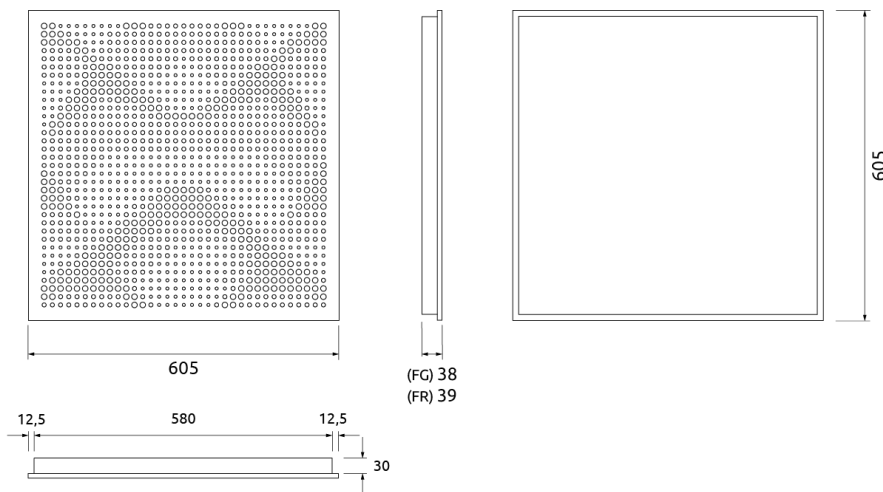

(FG) Materials:

- Natural wood veneer | Lacquered HMD
- Sound PET

Perforated area: 15%

Dimensions:

- FG - LW | 605x605x38mm | 3.2 Kg
- FG - NW | 605x605x38mm | 3.2 Kg
- FR - LW | 605x605x39mm | 3.2 Kg
- FR - NW | 605x605x39mm | 3.2 Kg