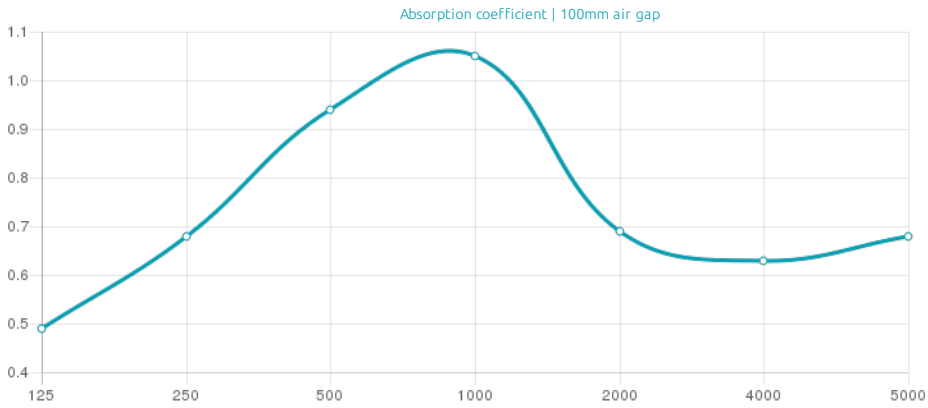

Performance

Technical Information

Features

Absorption Range: 350 Hz to 3150 Hz
Acoustic Class: C | (aw) = 0,7

Available Fire rates:

- FG | Furniture Grade
- FR | Fire Rated

(FR) Materials:

- Fire retardant HMDF
- Sound PET

(FG) Materials:

- Natural wood veneer | Lacquered HMD
- Sound PET

Perforated area: 15%

Dimensions:

- FG - LW | 605x605x38mm | 3.2 Kg
- FG - NW | 605x605x38mm | 3.2 Kg
- FR - LW | 605x605x39mm | 3.2 Kg
- FR - NW | 605x605x39mm | 3.2 Kg