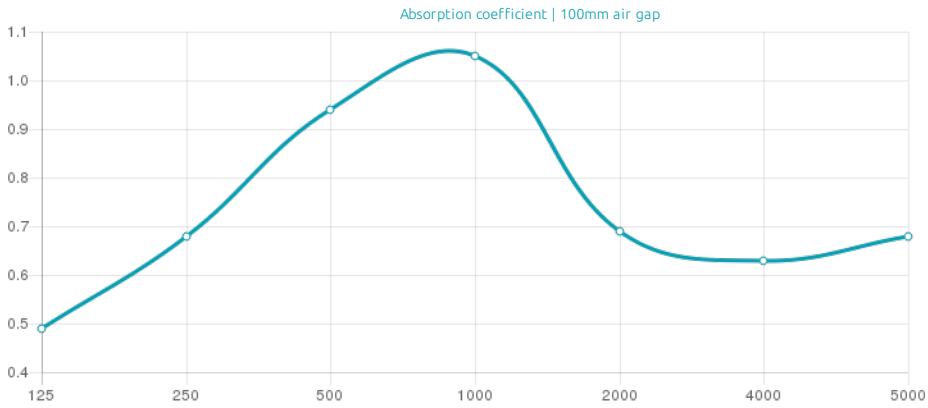

**Performance**

**Features**

Absorption Range: 350 Hz to 3150 Hz  
Acoustic Class: C | (aw) = 0,7

Available Fire rates:  
FG | Furniture Grade  
FR | Fire Rated

(FR) Materials:  
- Fire retardant HMDF  
- Sound PET

(FG) Materials:  
- Natural wood v veneer | Lacquered HMD  
- Sound PET

Perforated area: 15%

**Technical Information**

**Dimensions:**

- FG - LW | 595x1190x38mm | 6.0 Kg
- FG - NW | 595x1190x38mm | 6.0 Kg
- FR - LW | 595x1190x39mm | 6.0 Kg
- FR - NW | 595x1190x39mm | 6.0 Kg