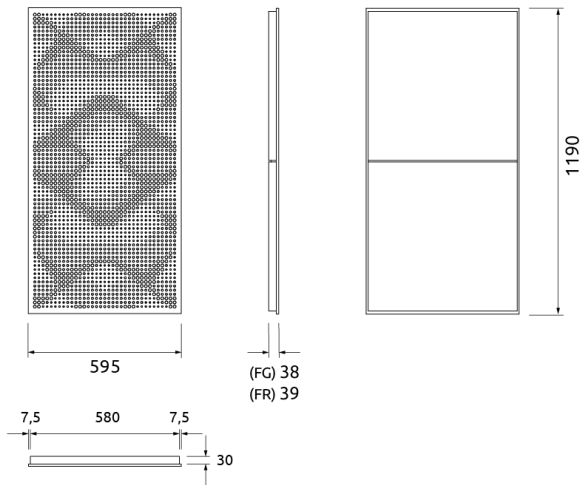

(FG) Materials:  
- Natural wood v veneer | Lacquered HMD  
- Sound PET

Perforated area: 15%

**Technical Information**

**Dimensions:**

- FG - LW | 595x1190x38mm | 6.0 Kg
- FG - NW | 595x1190x38mm | 6.0 Kg
- FR - LW | 595x1190x39mm | 6.0 Kg
- FR - NW | 595x1190x39mm | 6.0 Kg