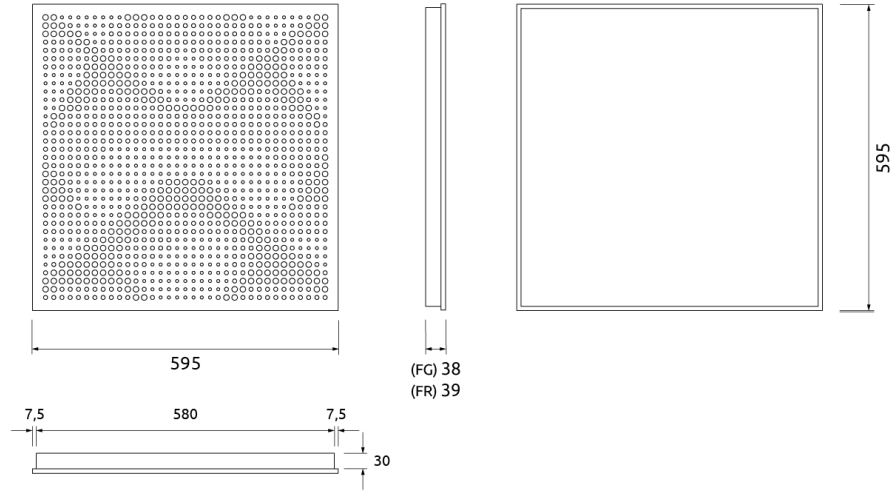

(FG) Materials:  
- Natural wood v eneer | Lacquered HMD  
- Sound PET

Perforated area: 15%

**Dimensions:**

- FG - LW | 595x595x38mm | 3.0 Kg
- FG - NW | 595x595x38mm | 3.0 Kg
- FR - LW | 595x595x39mm | 3.0 Kg
- FR - NW | 595x595x39mm | 3.0 Kg