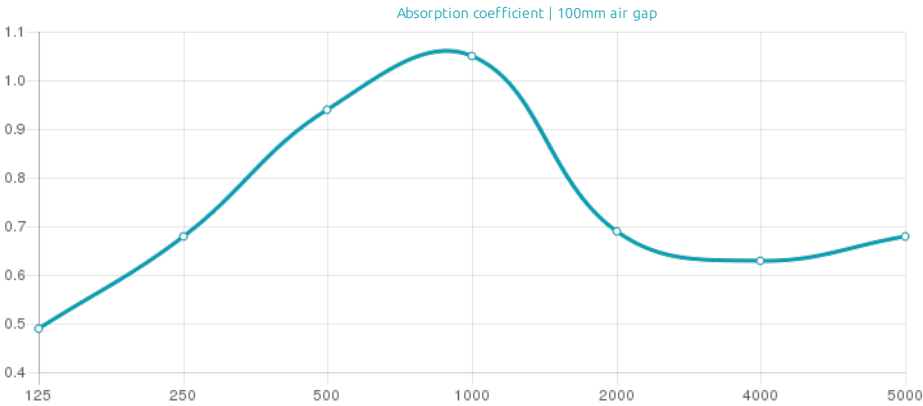

**Performance**

**Technical Information**

**Features**

Absorption Range: 350 Hz to 3150 Hz  
Acoustic Class: C | (aw) = 0,7

Availible Fire rates:  
FG | Furniture Grade  
FR | Fire Rated

(FR) Materials:  
- Fire retardant HMDF  
- Sound PET