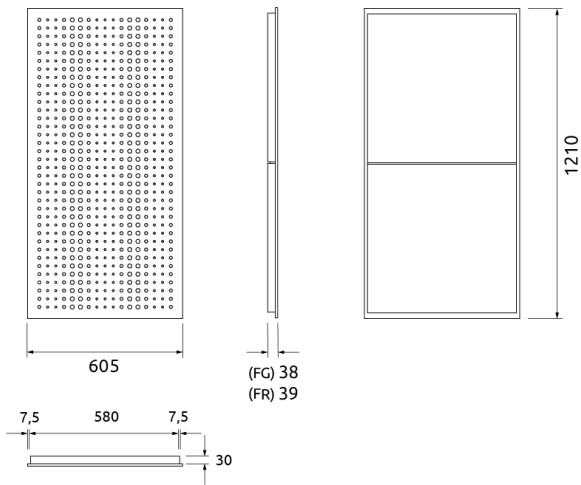

(FG) Materials:  
- Natural wood veneer | Lacquered HMD  
- Sound PET

Perforated area: 8%

**Technical Information**

**Dimensions:**

- FG - LW | 605x1210x38mm | 6.4 Kg
- FG - NW | 605x1210x38mm | 6.4 Kg
- FR - LW | 605x1210x39mm | 6.4 Kg
- FR - NW | 605x1210x39mm | 6.4 Kg