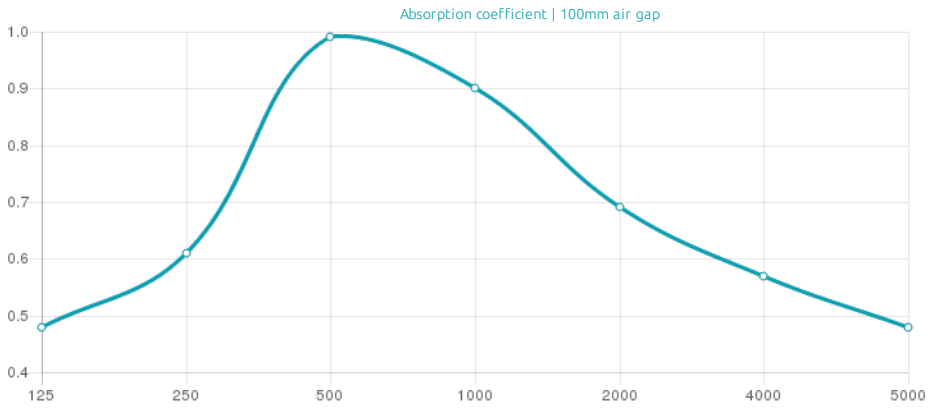

**Performance**

**Features**

Absorption Range: 350 Hz to 3150 Hz  
Acoustic Class: C | (aw) = 0,7

Available Fire rates:  
FG | Furniture Grade  
FR | Fire Rated

(FR) Materials:  
- Fire retardant HMDF  
- Sound PET

(FG) Materials:  
- Natural wood veneer | Lacquered HMD  
- Sound PET

Perforated area: 8%

**Technical Information**

**Dimensions:**

- FG - LW | 605x1210x38mm | 6.4 Kg
- FG - NW | 605x1210x38mm | 6.4 Kg
- FR - LW | 605x1210x39mm | 6.4 Kg
- FR - NW | 605x1210x39mm | 6.4 Kg