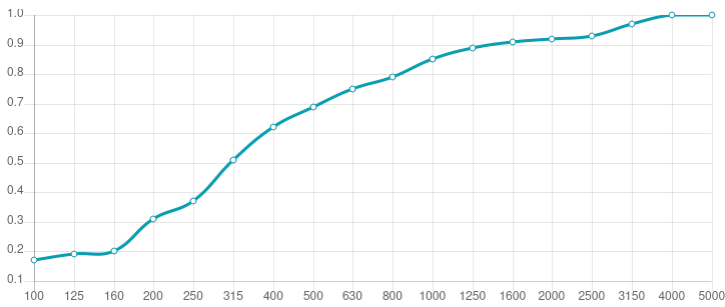

Performance

Technical Information

Features

Type:
Absorber

Absorption range: 315 Hz to 8000 Hz

Acoustic Class: B | (α_w) = 0,80

Available fire rate:
FG | Furniture Grade

Material:
- Acoustic fabric
- Calibrated cell acoustic foam

Dimensions:

FG - SF | 555x1150x30mm | 0.64 Kg

Myriad is an acoustic absorber panel, designed for rooms that require a simple and efficient solution for reverberation control. Made from high performance acoustic foam, covered with a premium acoustic fabric, Myriad excels in the high frequency range. Myriad unleashes its design potential when combining colours, allowing you to create beautiful designs and your own personalised patterns. Myriad is very easy to install, with a self-adhesive backing. In minutes you can have your room acoustically treated and ready to use.