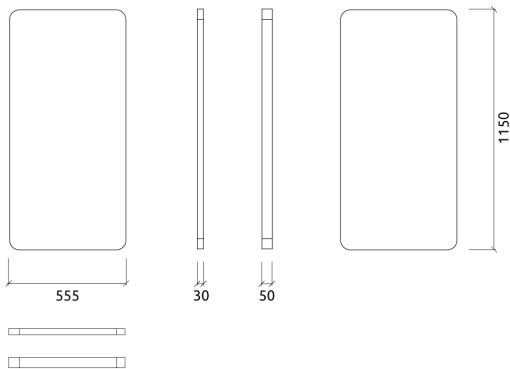

Performance

Technical Information

Features

Type:
Absorber

Absorption range: 315 Hz to 8000 Hz

Acoustic Class: B | (α_w) = 0,80

Available fire rate:
FG | Furniture Grade

Material:
- Acoustic fabric
- Calibrated cell acoustic foam

Dimensions:

FG - SF | 555x1150x30mm | 0.64 Kg

Myriad is an acoustic absorber panel, designed for rooms that require a simple and efficient solution for reverberation control. Made from high performance acoustic foam, covered with a premium acoustic fabric, Myriad excels in the high frequency range. Myriad unleashes its design potential when combining colours, allowing you to create beautiful designs and your own personalised patterns. Myriad is very easy to install, with a self-adhesive backing. In minutes you can have your room acoustically treated and ready to use.