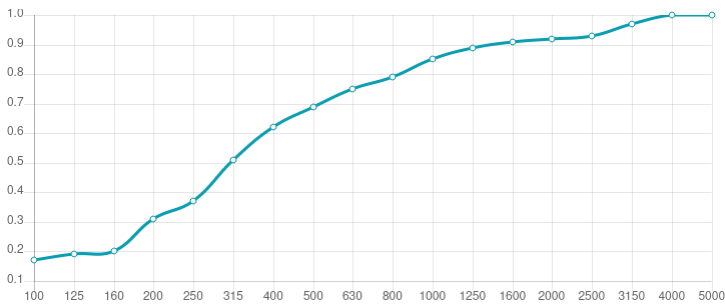

Performance

Technical Information

Features

Type:  
Absorber

Absorption range: 315 Hz to 8000 Hz

Acoustic Class: B | ( $\alpha_w$ ) = 0,80

Available fire rate:  
FG | Furniture Grade

Material:  
- Acoustic fabric  
- Calibrated cell acoustic foam

Dimensions:

FG - SF | 555x1150x50mm | 1.06 Kg

Myriad is an acoustic absorber panel, designed for rooms that require a simple and efficient solution for reverberation control. Made from high performance acoustic foam, covered with a premium acoustic fabric, Myriad excels in the high frequency range. Myriad unleashes its design potential when combining colours, allowing you to create beautiful designs and your own personalised patterns. Myriad is very easy to install, with a self-adhesive backing. In minutes you can have your room acoustically treated and ready to use.