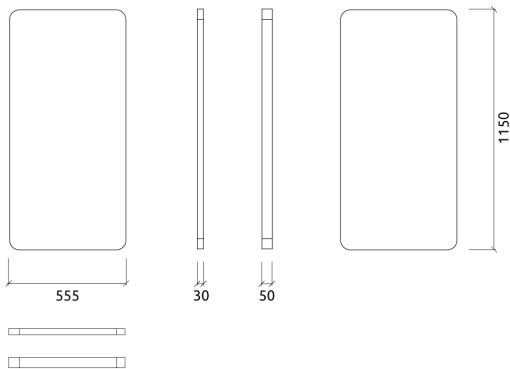

Performance

Technical Information

Features

Type:  
Absorber

Absorption range: 315 Hz to 8000 Hz

Acoustic Class: B | ( $\alpha_w$ ) = 0,80

Available fire rate:  
FG | Furniture Grade

Material:  
- Acoustic fabric  
- Calibrated cell acoustic foam

Dimensions:

FG - SF | 555x1150x50mm | 1.06 Kg

Myriad is an acoustic absorber panel, designed for rooms that require a simple and efficient solution for reverberation control. Made from high performance acoustic foam, covered with a premium acoustic fabric, Myriad excels in the high frequency range. Myriad unleashes its design potential when combining colours, allowing you to create beautiful designs and your own personalised patterns. Myriad is very easy to install, with a self-adhesive backing. In minutes you can have your room acoustically treated and ready to use.