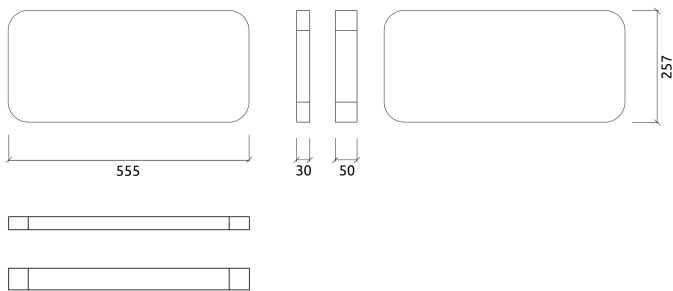

Technical Information

Features

Type:
Absorber

Absorption range: 315 Hz to 8000 Hz

Acoustic Class: B | (α_w) = 0,80

Available fire rate:
FG | Furniture Grade

Material:
- Acoustic fabric
- Calibrated cell acoustic foam

Dimensions:

FG - SF | 555x257x30mm | 0.16 Kg