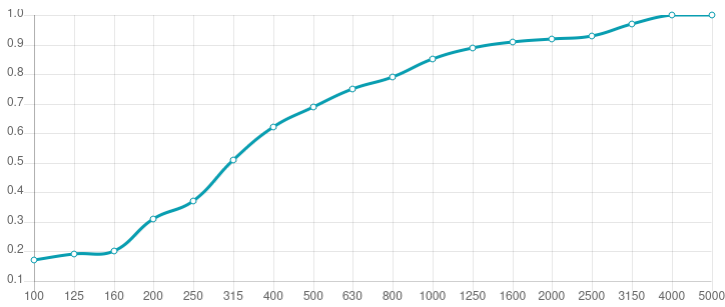

Performance

Technical Information

Features

Type:
Absorber

Absorption range: 315 Hz to 8000 Hz

Acoustic Class: B | (α_w) = 0,80

Available fire rate:
FG | Furniture Grade

Material:
- Acoustic fabric
- Calibrated cell acoustic foam

Dimensions:

FG - SF | 555x257x30mm | 0.16 Kg

Myriad is an acoustic absorber panel, designed for rooms that require a simple and efficient solution for reverberation control. Made from high performance acoustic foam, covered with a premium acoustic fabric, Myriad excels in the high frequency range. Myriad unleashes its design potential when combining colours, allowing you to create beautiful designs and your own personalised patterns. Myriad is very easy to install, with a self-adhesive backing. In minutes you can have your room acoustically treated and ready to use.