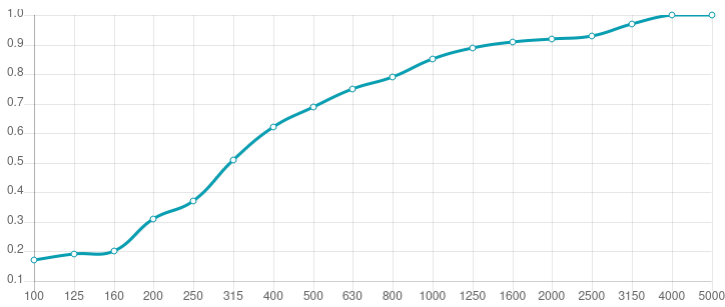

Performance

Technical Information

Features

Type:  
Absorber

Absorption range: 315 Hz to 8000 Hz

Acoustic Class: B | ( $\alpha_w$ ) = 0,80

Available fire rate:  
FG | Furniture Grade

Material:  
- Acoustic fabric  
- Calibrated cell acoustic foam

Dimensions:

FG - SF | 555x257x50mm | 0.24 Kg

Myriad is an acoustic absorber panel, designed for rooms that require a simple and efficient solution for reverberation control. Made from high performance acoustic foam, covered with a premium acoustic fabric, Myriad excels in the high frequency range. Myriad unleashes its design potential when combining colours, allowing you to create beautiful designs and your own personalised patterns. Myriad is very easy to install, with a self-adhesive backing. In minutes you can have your room acoustically treated and ready to use.