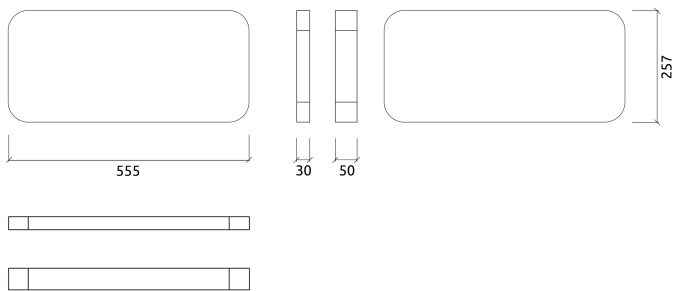

Technical Information

Features

Type:
Absorber

Absorption range: 315 Hz to 8000 Hz

Acoustic Class: B | (α_w) = 0,80

Available fire rate:
FG | Furniture Grade

Material:
- Acoustic fabric
- Calibrated cell acoustic foam

Dimensions:

FG - SF | 555x257x50mm | 0.24 Kg