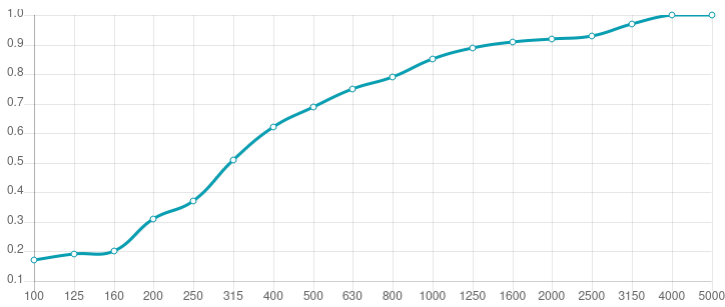

Performance

Technical Information

Features

Type:  
Absorber

Absorption range: 315 Hz to 8000 Hz

Acoustic Class: B | ( $\alpha_w$ ) = 0,80

Available fire rate:  
FG | Furniture Grade

Material:  
- Acoustic fabric  
- Calibrated cell acoustic foam

Dimensions:

FG - SF | 555x555x30mm | 0.34 Kg

Myriad is an acoustic absorber panel, designed for rooms that require a simple and efficient solution for reverberation control. Made from high performance acoustic foam, covered with a premium acoustic fabric, Myriad excels in the high frequency range. Myriad unleashes its design potential when combining colours, allowing you to create beautiful designs and your own personalised patterns. Myriad is very easy to install, with a self-adhesive backing. In minutes you can have your room acoustically treated and ready to use.