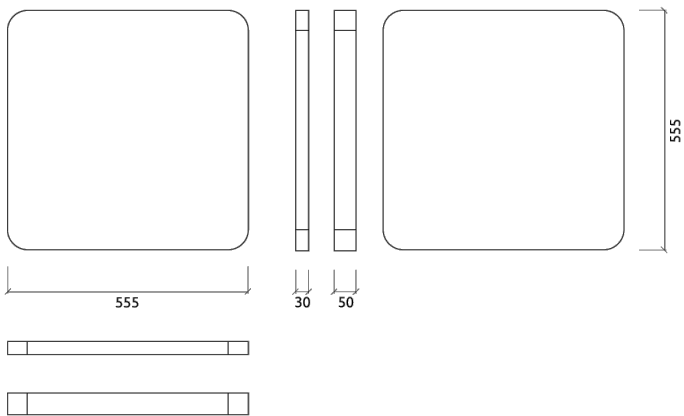

Technical Information

Features

Type:
Absorber

Absorption range: 315 Hz to 8000 Hz

Acoustic Class: B | (α_w) = 0,80

Available fire rate:
FG | Furniture Grade

Material:
- Acoustic fabric
- Calibrated cell acoustic foam

Dimensions:

FG - SF | 555x555x50mm | 0.5 Kg