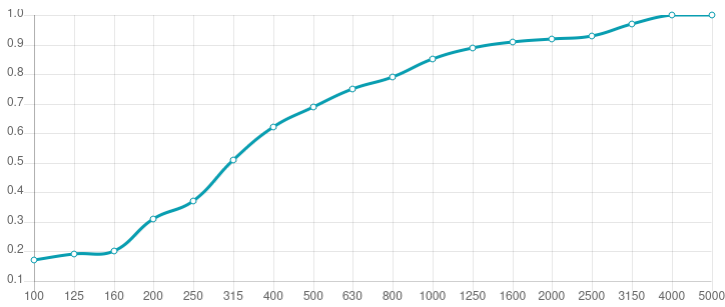

Performance

Technical Information

Features

Type:
Absorber

Absorption range: 315 Hz to 8000 Hz

Acoustic Class: B | (α_w) = 0,80

Available fire rate:
FG | Furniture Grade

Material:
- Acoustic fabric
- Calibrated cell acoustic foam

Dimensions:

FG - SF | 555x555x50mm | 0.5 Kg

Myriad is an acoustic absorber panel, designed for rooms that require a simple and efficient solution for reverberation control. Made from high performance acoustic foam, covered with a premium acoustic fabric, Myriad excels in the high frequency range. Myriad unleashes its design potential when combining colours, allowing you to create beautiful designs and your own personalised patterns. Myriad is very easy to install, with a self-adhesive backing. In minutes you can have your room acoustically treated and ready to use.