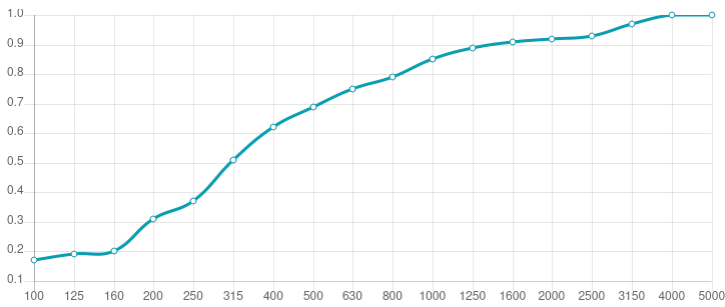

Performance

Technical Information

Features

Type:
Absorber

Absorption range: 315 Hz to 8000 Hz

Acoustic Class: B | (α_w) = 0,80

Available fire rate:
FG | Furniture Grade

Material:
- Acoustic fabric
- Calibrated cell acoustic foam

Dimensions:

FG - SF | 257x257x50mm | 0,1 Kg

Myriad is an acoustic absorber panel, designed for rooms that require a simple and efficient solution for reverberation control. Made from high performance acoustic foam, covered with a premium acoustic fabric, Myriad excels in the high frequency range. Myriad unleashes its design potential when combining colours, allowing you to create beautiful designs and your own personalised patterns. Myriad is very easy to install, with a self-adhesive backing. In minutes you can have your room acoustically treated and ready to use.