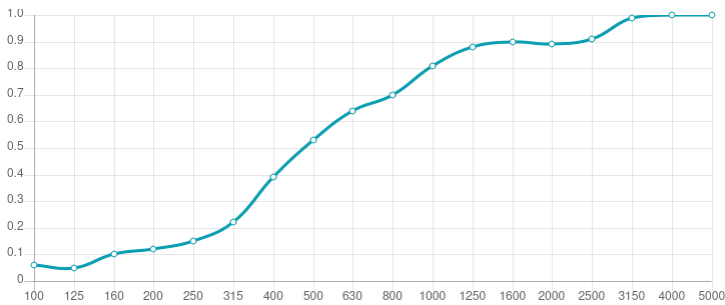

Performance

Technical Information

Features

Type:
Absorber

Absorption range: 315 Hz to 8000 Hz

Acoustic Class: B | (α_w) = 0,80

Available fire rate:
FG | Furniture Grade

Material:
- Acoustic fabric
- Calibrated cell acoustic foam

Dimensions:

FG - SF | 257x257x30mm | 0.08 Kg

Myriad is an acoustic absorber panel, designed for rooms that require a simple and efficient solution for reverberation control. Made from high performance acoustic foam, covered with a premium acoustic fabric, Myriad excels in the high frequency range. Myriad unleashes its design potential when combining colours, allowing you to create beautiful designs and your own personalised patterns. Myriad is very easy to install, with a self-adhesive backing. In minutes you can have your room acoustically treated and ready to use.