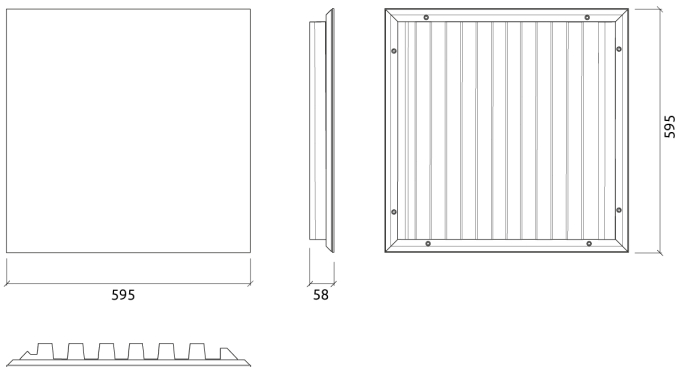

Technical Information

Features

Type:
Absorber

Absorption range: 160 Hz to 8000 Hz

Acoustic Class: A | (α_w) = 0,95

Available fire rates:

FG | Furniture Grade

Material:

- Acoustic fabric

- Marine grade plywood structural frame

- Calibrated cell acoustic foam

Equipped with eight M6 Screw Thread receiver

Dimensions:

FG - SF | 595x595x52mm | 1.0 Kg

FG - WF | 595x595x52mm | 1.2 Kg