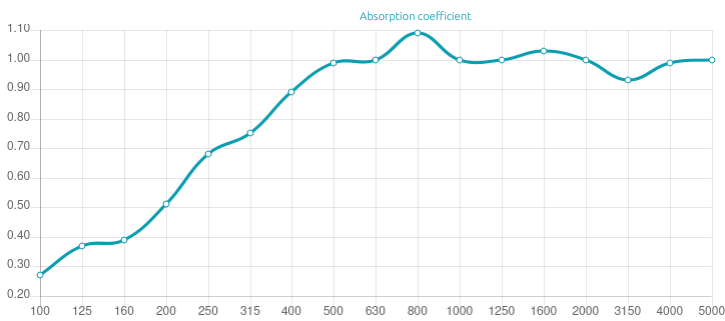

Performance

Technical Information

Features

Type:
Absorber

Absorption range: 160 Hz to 8000 Hz

Acoustic Class: A | (α_w) = 0,95

Available fire rates:

FG | Furniture Grade