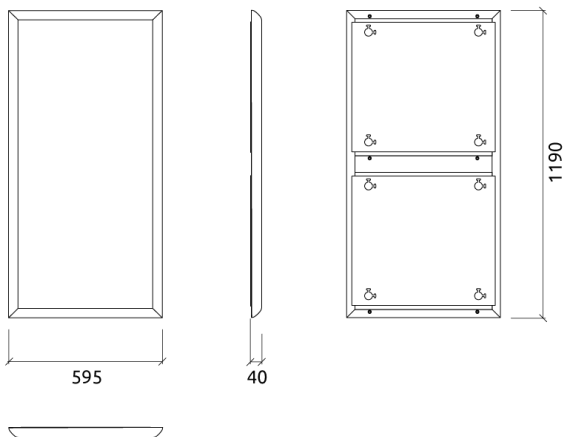

**Technical Information**

**Dimensions:**

FG - SF | 1190x595x40mm | 2.74 Kg

FG - WF | 1190x595x40mm | 2.74 Kg

Loa RCT is an acoustic panel, part of the Loa range. Loa is a fabric covered acoustic panel, sized at 595 x 1190mm. Loa RCT can be combined with different panels of the range allowing you to perfectly adapt the acoustic treatment to the characteristics of the room. Made of high quality fabric Loa range comes with its own fixing solution, allowing it to be directly on the wall, and the option to be used with Artnovion's fixing systems to be compatible with Artnovion's full range of products.