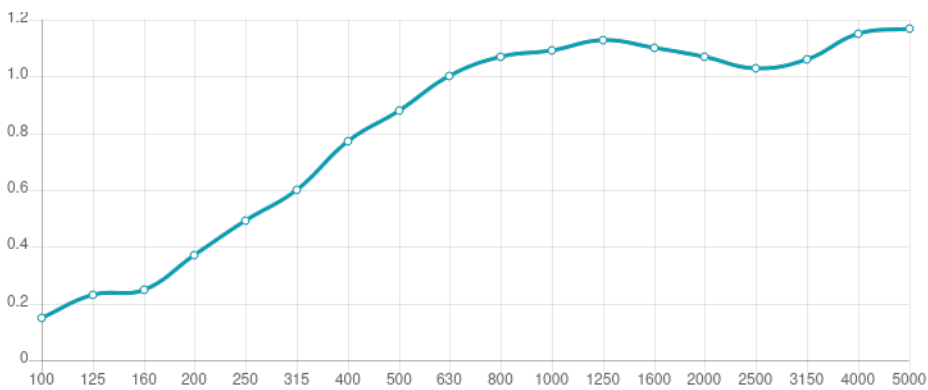

**Performance**

**Features**

Type: Absorber

Absorption Range: 350 Hz to 5000 Hz

Acoustic Class: B | (aw) = 0,80

Available fire rates:  
FG | Furniture Grade

- Materials:
- Acoustic fabric
  - Marine grade plywood structural frame
  - Calibrated cell acoustic foam