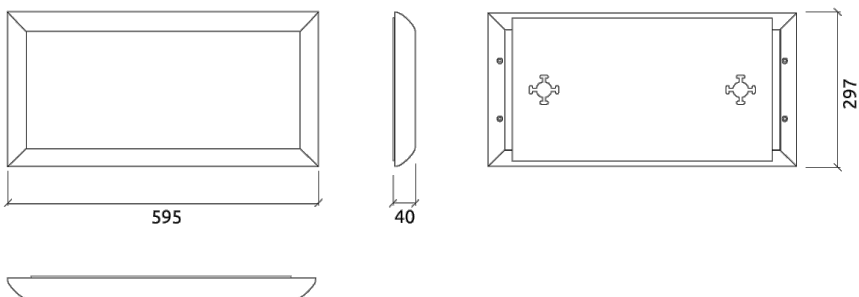

**Technical Information**

**Dimensions:**

FG - SF | 595x297x40mm | 1.2 Kg

FG - WF | 595x297x40mm | 1.4 Kg

Loa Dimi is an acoustic panel, part of the Loa range. Loa is a fabric covered acoustic panel, sized at 595 x 297mm. Loa Dimi can be combined with different panels of the range allowing you to perfectly adapt the acoustic treatment to the characteristics of the room. Made of high quality fabric Loa range comes with its own fixing solution, allowing it to be directly on the wall, and the option to be used with Artnovion's fixing systems to be compatible with Artnovion's full range of products.