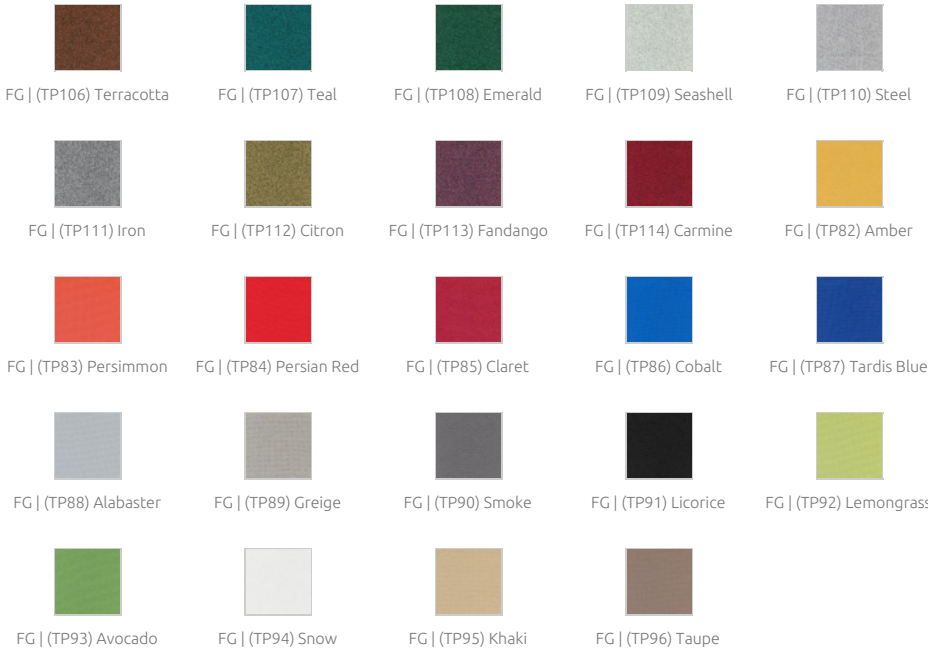

(FG - WF) Weave Fabric Finishes

Purpose

- First reflection Control
- RT reduction
- Extended mid-low frequency absorption
- Flutter echo control
- Reducing excessive reverberation
- Improving speech intelligibility

Recommended for

- Hi-Fi Listening Room
- Media Room
- Home Cinema
- Living Room

Fixing Systems

Wall & Ceiling

- + FixArt Clip
- + FixArt - Tube
- + GlueArt 2.0
- + Instant Fix Kit

Add-ons

- + FixArt Connect
- + FixArt Tube Lock
- + M6 Screw Thread receiver - Add-on
- + Fabric side cover kit

Mobile

- + Kit Mobile Wall