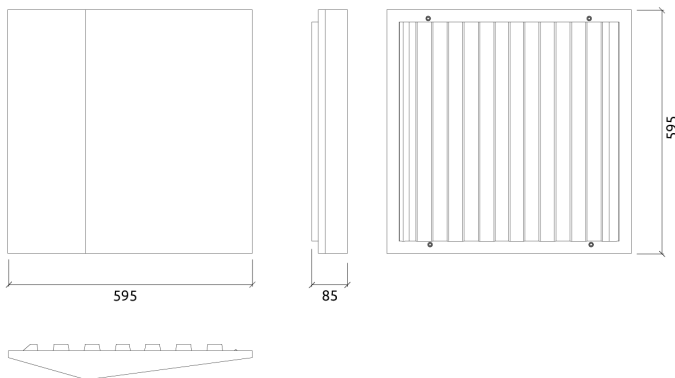

Technical Information

Features

Type: Absorber

Absorption Range: 125 Hz to 8000 Hz
Acoustic Class: A | (aw) = 1,0

Available fire rate:
FG | Furniture Grade

PRODUCT COMPOSITION:

Dawson | Suede Fabric Finish (FG)

- Acoustic Suede Fabric
- Marine-grade Plywood Structural Frame
- Calibrated Cell Acoustic Foam

Dawson | Weave Fabric Finish (FG)

- Acoustic Weave Fabric -100% PL FR (Tr Cs) *
- Marine-grade Plywood Structural Frame
- Calibrated Cell Acoustic Foam

* Weave Fabric

- OEKO-TEX® Standard 100 - Class 1
- Recyclable Fabric
- Fire Rate - EN 13501-1 esp 1,2 : B-s1, d0
- Maintenance washing: Use the vacuum-cleaner with smooth spout regularly, don't brush.

Range Dimensions:

- Dawson Absorber* | 595x595x76mm
- Equipped with four M6 Screw Thread receiver

*Size guaranteed with concealed structural frame.

Dimensions:

- FG - SF | 595x595x88mm | 1.2 Kg
- FG - WF | 595x595x88mm | 1.25 Kg