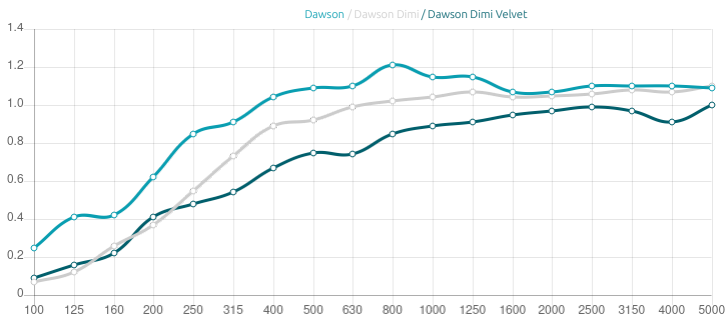

Performance

Technical Information

Features

Type: Absorber

Absorption Range: 125 Hz to 8000 Hz
Acoustic Class: A | (aw) = 1,0

Available fire rate:
FG | Furniture Grade

PRODUCT COMPOSITION:

Dawson | Suede Fabric Finish (FG)

Range Dimensions:

- Dawson Absorber* | 595x595x76mm
- Equipped with four M6 Screw Thread receiver

*Size guaranteed with concealed structural frame.

Dimensions:

- FG - SF | 595x595x88mm | 1.2 Kg
- FG - WF | 595x595x88mm | 1.25 Kg