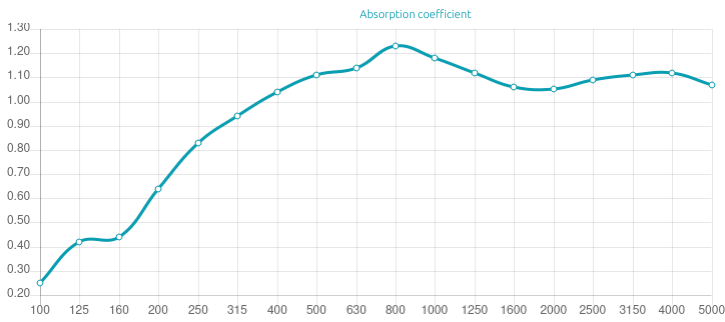

Performance

Technical Information

Features

Type: Absorber

Absorption Range: 125 Hz to 8000 Hz

Acoustic Class: A | (aw) = 1,0

Available fire rate:  
FG | Furniture Grade

- Materials:
- Acoustic fabric
  - Marine grade plywood structural frame
  - Calibrated cell acoustic foam

Six M6 Screw Thread receiver included on each panel.

Dimensions:

- FG - SF | 595x595x76mm | 1.28 Kg
- FG - WF | 595x595x76mm | 1.34 Kg

Andrea is one of the most efficient absorbers on the market.

Designed using a patented Artnovion technique, it excels at controlling first reflections and is suited to treat a broadband range of frequencies.