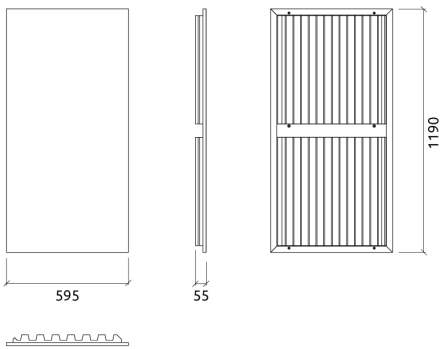

Technical Information

Features

Type: Absorber

Absorption Range: 350 Hz to 5000 Hz

Acoustic Class: B | (aw) = 0,85

Available fire rate:
FG | Furniture Grade

1. Materials:
2. Acoustic fabric
   - Marine grade plywood structural frame
   - Calibrated cell acoustic foam

Six M6 Screw Thread receiver included on each panel.

Dimensions:

- FG - SF | 1190x595x52mm | 2.08 Kg
- FG - WF | 1190x595x52mm | 2.4 Kg