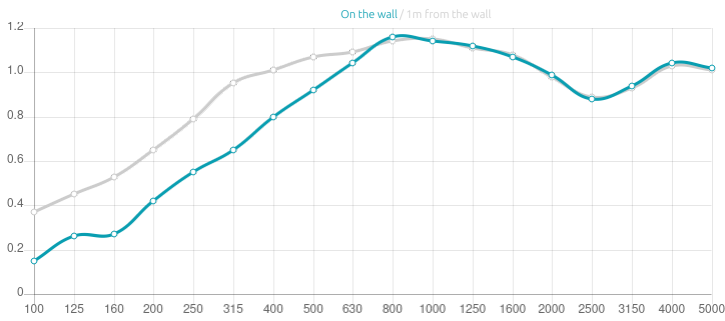

Performance

Technical Information

Features

Type: Absorber

Absorption Range: 350 Hz to 5000 Hz

Acoustic Class: B | (aw) = 0,85

Available fire rate:
FG | Furniture Grade

- Materials:
- Acoustic fabric
 - Marine grade plywood structural frame
 - Calibrated cell acoustic foam

Six M6 Screw Thread receiver included on each panel.

Dimensions:

- FG - SF | 1190x595x52mm | 2.08 Kg
- FG - WF | 1190x595x52mm | 2.4 Kg

Helen is an acoustic panel with a simple design fashioned for an absorption treatment range from 350 Hz up to 5000 Hz. Artnovion developed Helen for people who do not like to change the aesthetics of their living rooms or the arrangement of their home cinemas, but still want a proper acoustic solution for problems such as first reflection control. Easy and effortless to apply, this acoustic panel is a classic and timeless solution.