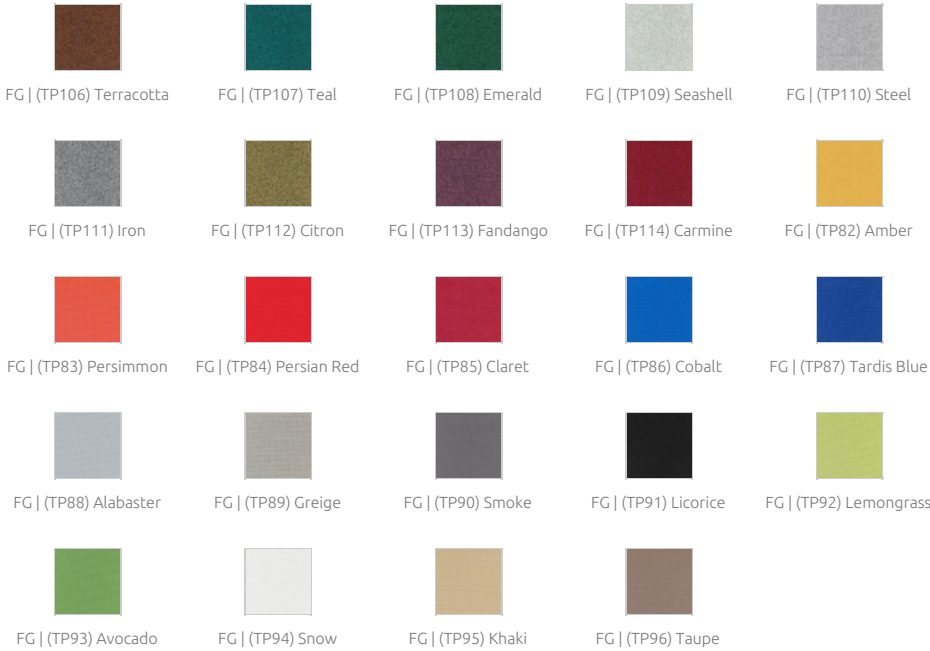

Four M6 Screw Thread receiver included on each panel.

Dimensions:

FG - SF | 595x595x52mm | 1.06 Kg

FG - WF | 595x595x52mm | 1.2 Kg

Helen is an acoustic panel with discreet design and impressive absorption.

Product finishes

(FG - SF) Suede Fabric Finishes

(FG - WF) Weave Fabric Finishes

Helen - Absorber

Fabric Absorber

Purpose

- First reflection Control
- RT reduction
- Flutter echo control
- Reducing excessive reverberation
- Improving speech intelligibility