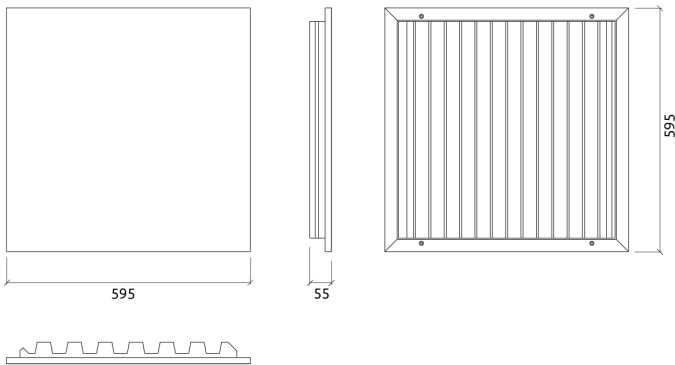

Technical Information

Features

Absorption Range: 350 Hz to 5000 Hz

Acoustic Class: B | (aw) = 0,85

Available fire rate:
FG | Furniture Grade

Materials:

- Acoustic fabric
- Marine grade plywood structural frame
- Calibrated cell acoustic foam

Four M6 Screw Thread receiver included on each panel.

Dimensions:

FG - SF | 595x595x52mm | 1.06 Kg

FG - WF | 595x595x52mm | 1.2 Kg