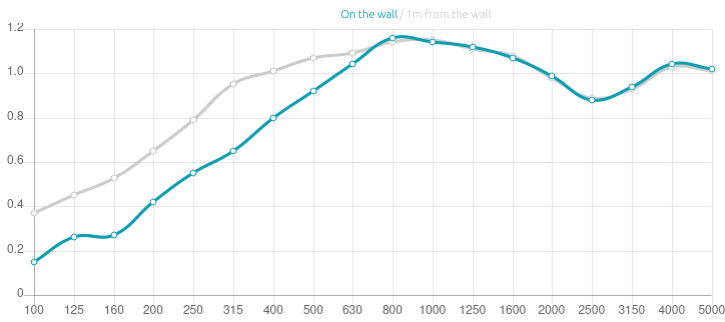

Performance

Technical Information

Features

Absorption Range: 350 Hz to 5000 Hz

Acoustic Class: B | (aw) = 0,85

Available fire rate:
FG | Furniture Grade

Materials:

- Acoustic fabric
- Marine grade plywood structural frame
- Calibrated cell acoustic foam

Four M6 Screw Thread receiver included on each panel.

Dimensions:

FG - SF | 595x595x52mm | 1.06 Kg

FG - WF | 595x595x52mm | 1.2 Kg

Helen is an acoustic panel with discreet design and impressive absorption.