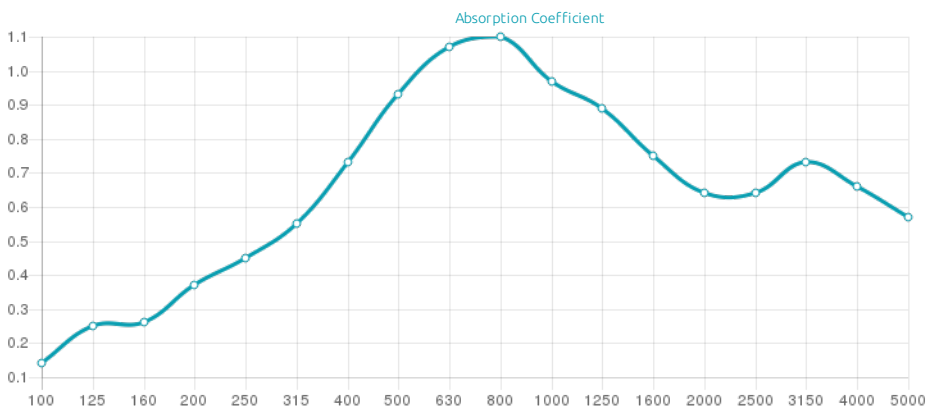

Performance

Features

Type:
Acoustic Absorber
Absorption range: 315 Hz to 3150 Hz

Acoustic Class: C | (α_w) = 0,75

Available fire rate:
FG | Furniture Grade

Materials:
- Natural wood | Lacquered HMDF
- Marine grade plywood structural frame
- Calibrated cell acoustic foam

Four M6 Screw Thread receiver included on each panel.

Technical Information

Dimensions:

FG - LW | 595x595x55mm | 1.98 Kg
FG - NW | 595x595x55mm | 1.78 Kg

Azteka acoustic panels were designed to reduce standing waves and preventing them from filtering, drastically improving speech clarity. Azteka's performance begins at 315 Hz and offers effective and even absorption up to 3150 Hz. Azteka is an impressive combination of unique Artnovion acoustic design with high-performance acoustical cores. Azteka panels can be effortlessly installed on walls or ceilings.