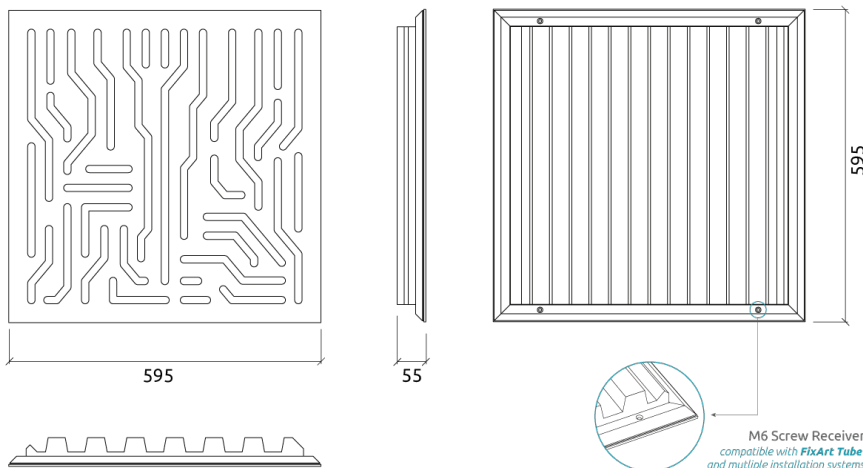

Performance

Features

Type:
Acoustic Absorber
Absorption range: 315 Hz to 3150 Hz

Acoustic Class: C | (α_w) = 0,75

Available fire rate:
FG | Furniture Grade

Materials:
- Natural wood | Lacquered HMDF
- Marine grade plywood structural frame
- Calibrated cell acoustic foam

Four M6 Screw Thread receiver included on each panel.

Technical Information

Dimensions:

FG - LW | 595x595x55mm | 1.98 Kg
FG - NW | 595x595x55mm | 1.78 Kg

Azteka acoustic panels were designed to reduce standing waves and preventing them from filtering, drastically improving speech clarity. Azteka's performance begins at 315 Hz and offers effective and even absorption up to 3150 Hz. Azteka is an impressive combination of unique Artnovion acoustic design with high-performance acoustical cores. Azteka panels can be effortlessly installed on walls or ceilings.