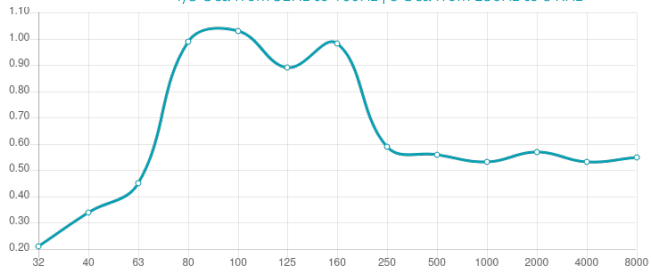

1/3 Oct. from 32Hz to 160Hz | 8 Oct. from 250Hz to 8 KHz