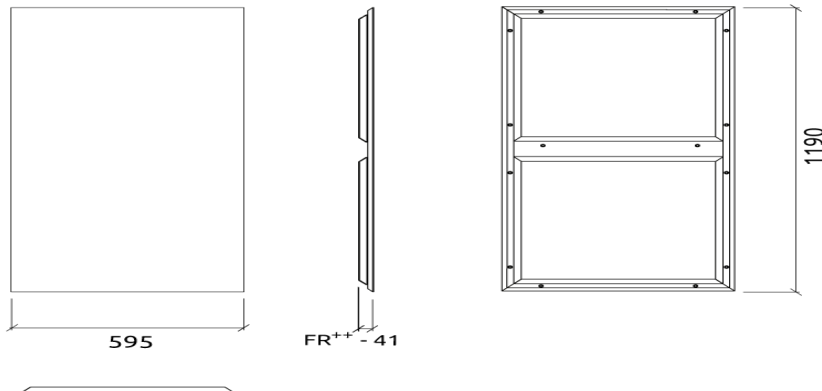

Performance

Features

Acoustic performance:

Absorption range:
160 Hz to 8000 Hz
Acoustic Class:
A | (α_w) = 0,95

Dimensions:

Ulysses - Absorber
FG: 595x595x55mm
FR+: 595x595x55mm
FR++: 595x595x41mm

Ulysses Doble - Absorber
FG: 595x1190x55mm
FR+: 595x1190x55mm
FR++: 595x1190x41mm

Click on a certain finish for more detailed information

Technical Information

FG | FR+

FR++