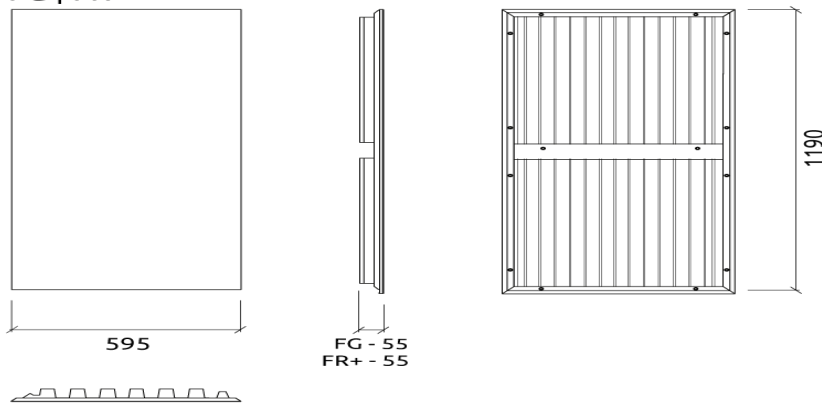

Technical Information

FG | FR+