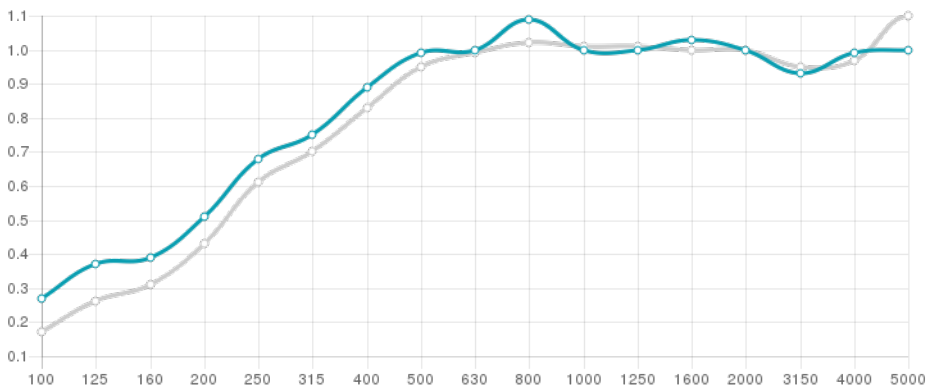

Performance

Features

Acoustic performance:

Absorption range:
160 Hz to 8000 Hz
Acoustic Class:
A | (α_w) = 0,95

Dimensions:

Ulysses - Absorber
FG: 595x595x55mm
FR+: 595x595x55mm
FR++: 595x595x41mm

Ulysses Doble - Absorber
FG: 595x1190x55mm
FR+: 595x1190x55mm
FR++: 595x1190x41mm