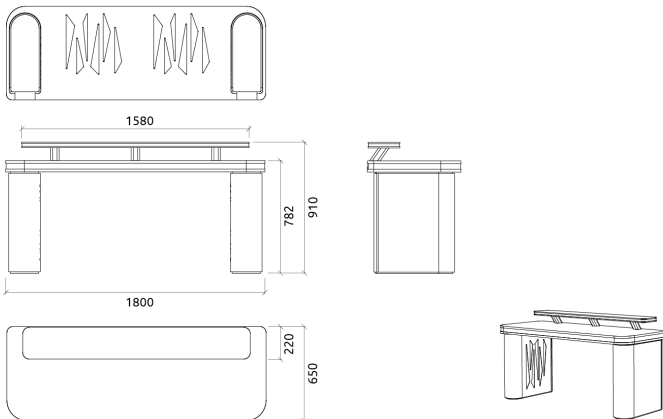

Performance

*Jan Morel*

Technical Information

Features

Type:  
Studio desk

Recommended for:  
Studios | Recording rooms

Dimensions:

1800x650x910mm | 80.0 Kg

Vector Desk is a brand-new addition to the Artnovion acoustic furniture range, a range in high demand from our clients. Due to the calibrated combination of foam densities in its core, that balance the reverberation response of your room, The Vector Desk is perfect for long sessions of mixing and recording. The Vector Desk was designed with an ergonomic shape, an upper area for your screen, and a lower and broad area for the keyboard and mixing gear, with complete design customisation of the wood, fabric and trim finishes.