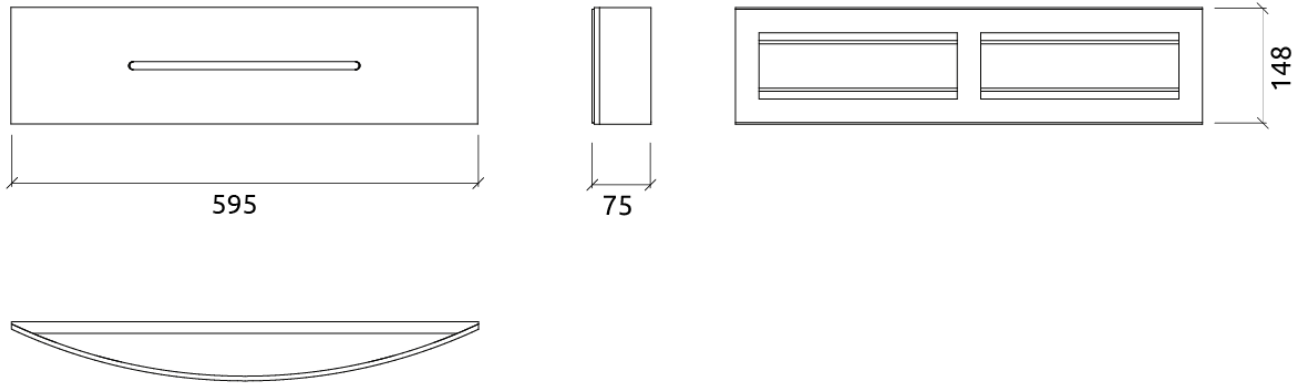

The Bow can be installed on walls or ceilings, hung on screws by means of a discreet imbedded backboard. It can also be installed directly through the front of the panel, concealed behind removable side-foam.

Acoustic Class:

D | $(\alpha_w) = 0,55$

Performance

Dimensions

Add-ons

595x148x75mm | 1.4 Kg

Fabric

FG | (T0272) Snow White