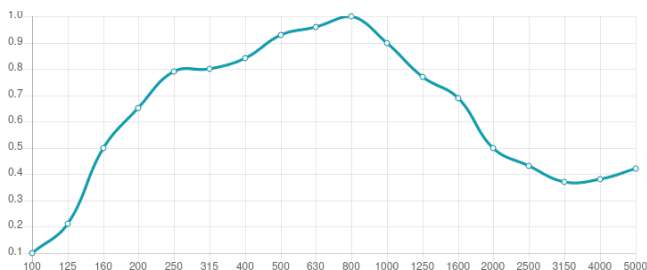

Acoustic Class:

D | $(\alpha_w) = 0,55$

Performance

Dimensions

Add-ons

595x148x75mm | 1.4 Kg

Fabric

FG | (T0272) Snow White