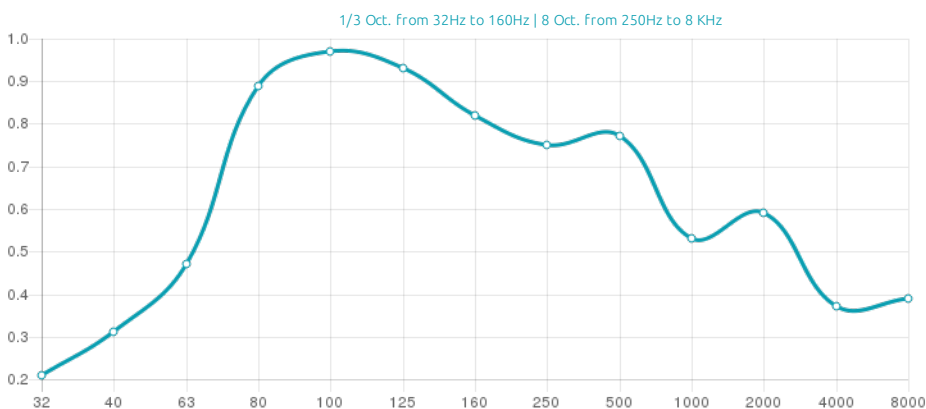

Performance

Technical Information

Features

Type:

Pistonic Diaphragmatic Absorber
Absorption range: 80 Hz to 120 Hz
Peak Absorption Frequency: 90 Hz

Materials:

- Acoustic fabric | Natural Wood veneer | Lacquered HMDF
- Marine grade plywood structural frame
- Calibrated cell acoustic foam