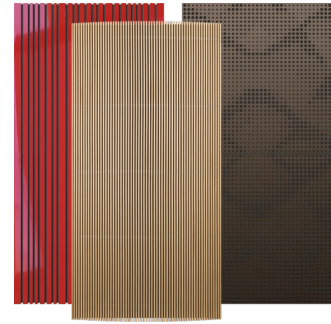

Range | Dimensions:

Verona - Bass Trap - Wall
- 595x1190x56mm

Komodo - Bass Trap - Wall
- 595x1190x56mm

Kalahari W - Bass Trap - Wall
- 595x1190x64mm

Sahara W - Bass Trap - Wall
- 595x1190x64mm

Siena W - Bass Trap - Wall
- 595x1190x64mm

Eiger W - Bass Trap - Wall
- 595x1190x143mm

This panels can only be installed on
vertical walls. Not for ceiling use.

Dimensions:

FG - LW | 595x1190x58mm | 8.0 Kg

FG | 595x1190x58mm | 8.0 Kg

Bass Trap Wall | Range

The Wall Bass Trap - 595 x 1190 - equivalent to 2 standard panels, is equipped with a weighted pistonic membrane enclosing a volume with a high performance acoustic core. This design allows for a precisely tuned, high performance absorption. Bringing you the maximum performance in as least space as possible.

Product finishes

(FG - LW) Lacquered Wood Finishes

FG | (L01) Blanc

FG | (L03) Rouge

FG | (L05) Silver

(FG) Product Fire Grade - Furniture Grade

FG | (L06) Noir
Vintage

FG | (L07) Graphite
Black