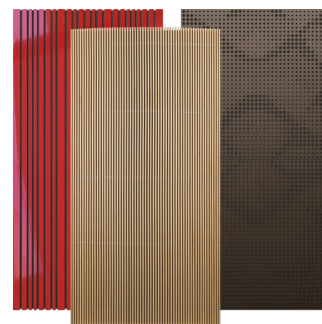

Performance

Technical Information

Features

Type:

Pistonic Diaphragmatic Absorber
Absorption range: 80 Hz to 120 Hz
Peak Absorption Frequency: 90 Hz

Materials:

- Acoustic fabric | Natural Wood veneer | Lacquered HMDF
- Marine grade plywood structural frame
- Calibrated cell acoustic foam

Range | Dimensions:

Verona - Bass Trap - Wall
- 595x1190x56mm

Komodo - Bass Trap - Wall
- 595x1190x56mm

Kalahari W - Bass Trap - Wall
- 595x1190x64mm

Sahara W - Bass Trap - Wall
- 595x1190x64mm

Siena W - Bass Trap - Wall
- 595x1190x64mm

Eiger W - Bass Trap - Wall
- 595x1190x143mm

This panels can only be installed on
vertical walls. Not for ceiling use.

Dimensions:

FG - LW | 595x1190x58mm | 8.0 Kg

FG | 595x1190x58mm | 8.0 Kg

Bass Trap Wall | Range

Product finishes

(FG - LW) Lacquered Wood Finishes

FG | (L01) Blanc

FG | (L03) Rouge

FG | (L05) Silver

(FG) Product Fire Grade - Furniture Grade

FG | (L06) Noir
Vintage

FG | (L07) Graphite
Black