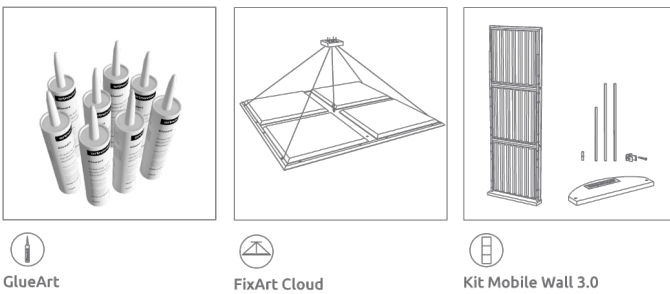

Fixing System