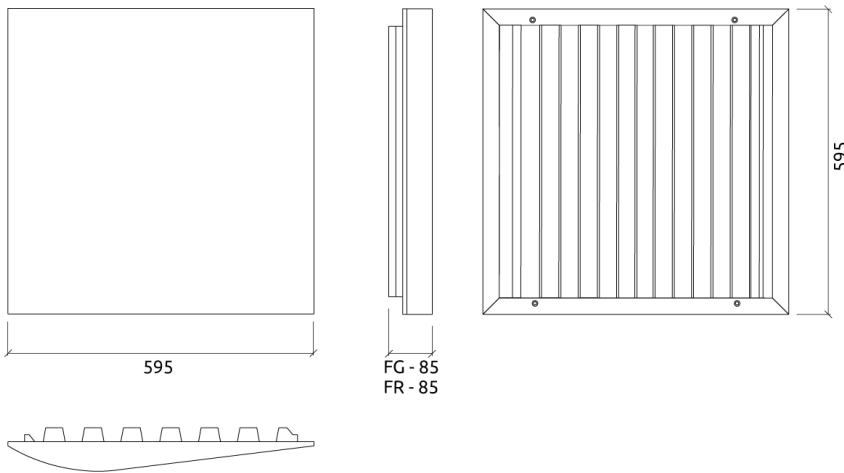

Technical Information