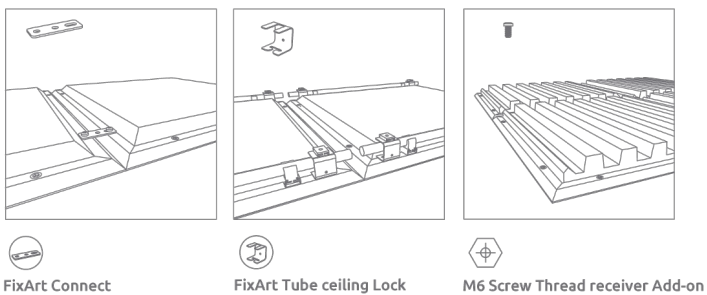

Andes Absorber range

Fixing System

Add-ons