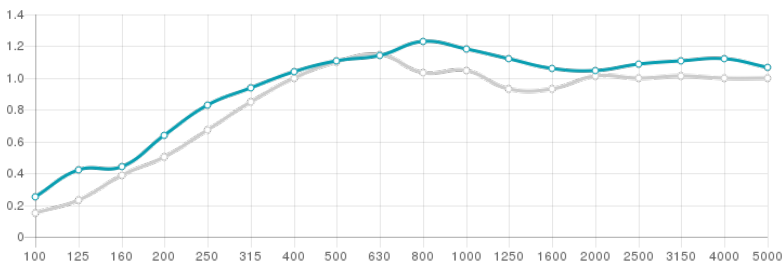

Performance