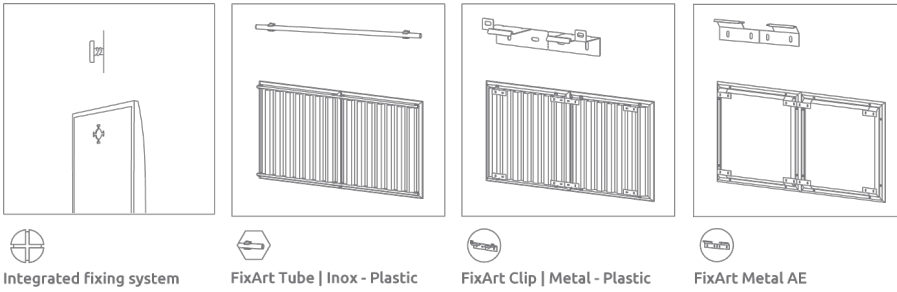

Fixing System