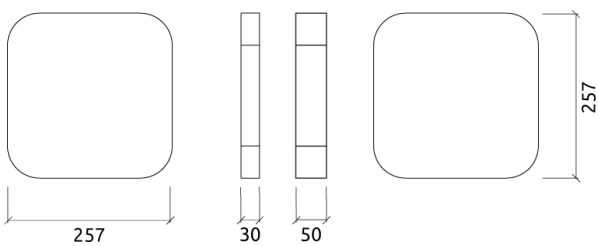

Technical Information