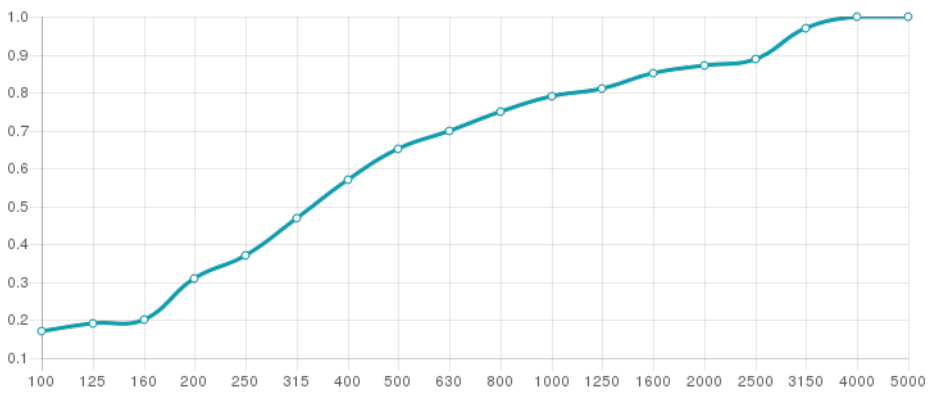

Performance

Features

Acoustic performance:

Absorption range | 31Hz to 8000Hz

Acoustic class | B (α_w) | 0,8(M)

FG | 257x257x30/50mm

Finishing Material:

MDF Lacquer - FG (Furniture grade)