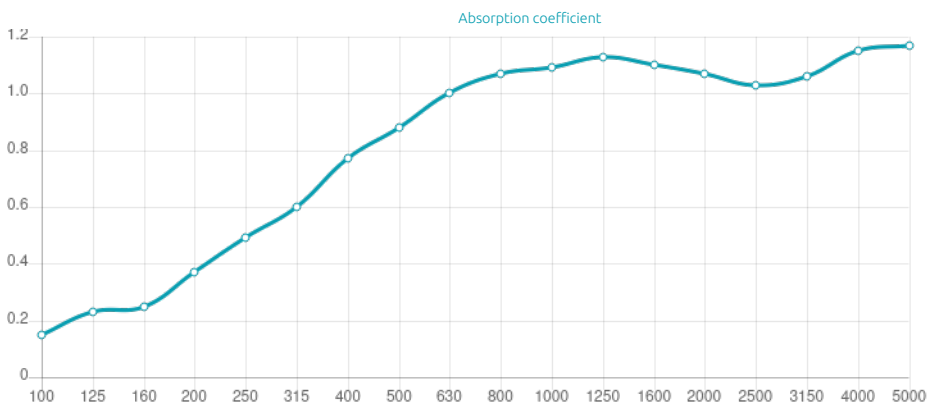

Performance

Technical Information

Features

Type:
Absorber

Absorption Range:
350 Hz to 5000 Hz

Acoustic Class:
B | (aw) = 0,80
Available fire rate:
FG | Furniture Grade

Materials:

- Acoustic fabric
- Marine grade plywood structural frame
- Calibrated cell acoustic foam

Range | Dimensions:

Loa - Absorber | 297x297x40mm

- Equipped with four M6 Screw Thread receiver

Loa Dimi - Absorber | 595x297x40mm

- Equipped with four M6 Screw Thread receiver

Loa SQR - Absorber | 595x595x40mm