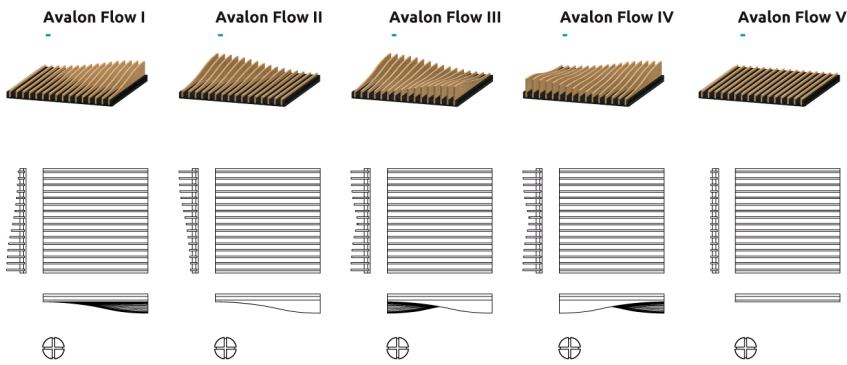

Avalon is as beautiful as it is efficient, with an effective absorption range starting from 250Hz up to 5000Hz, and providing efficient mid-range scattering, Avalon is a hybrid acoustic panel, perfect as an all-round treatment for rooms with mid and high frequency issues.

16/01/2019

Avalon Flow

Absorption
RESIDENTIAL & Hi Fi

Specifications

Installation:

Mechanical

Avalon Flow - Hybrid | Absorber-Diffuser | Range

Fixing System

 Integrated fixing system

Product finishes

FG | (T01) Grigio

FG | (T02) Bianco

FG | (T03) Noce

FG | (T04) Gentian

FG | (T05) Nero

FG | (T06) Nebbia