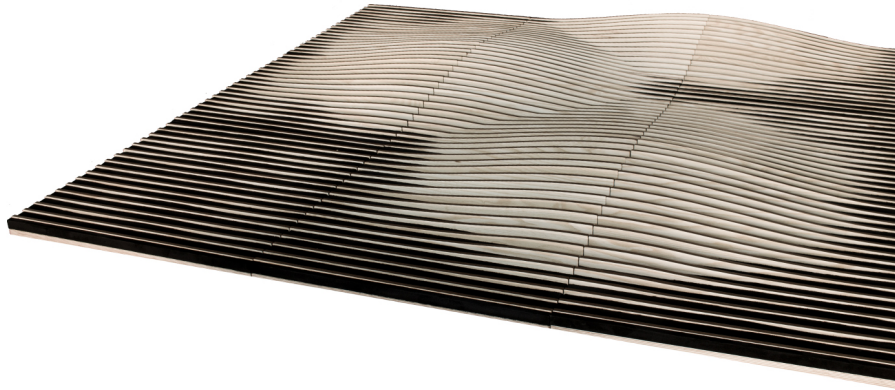

Avalon Flow

Absorption
RESIDENTIAL & Hi Fi

Specifications

Installation: Integrated Fixing System

☐ Configuration list available for
download