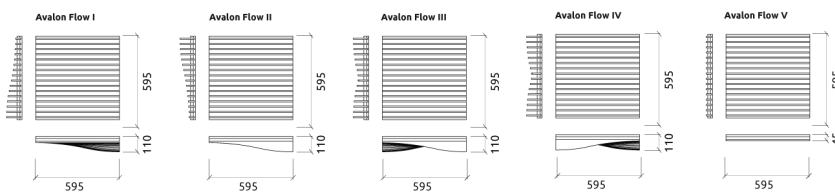

Technical Information