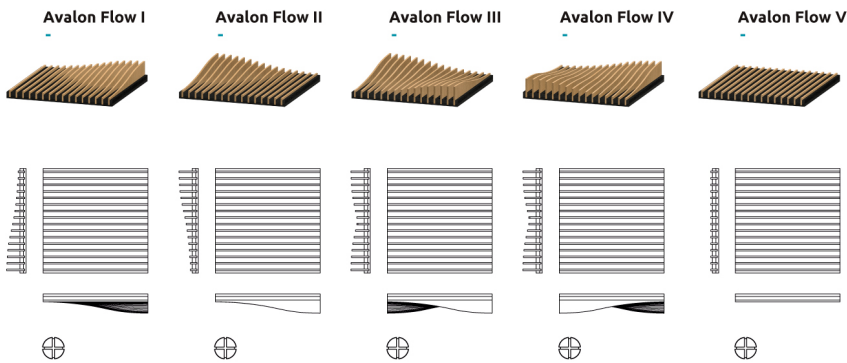

Avalon Flow - Hybrid | Absorber-Diffuser | Range

Fixing System

Integrated fixing system

Product finishes

FG | (T01) Grigio

FG | (T02) Bianco

FG | (T03) Noce

FG | (T04) Gentian

FG | (T05) Nero

FG | (T06) Nebbia

FG | (T07) Bordo

FG | (W03) Wenge

FG | (W05) Birch