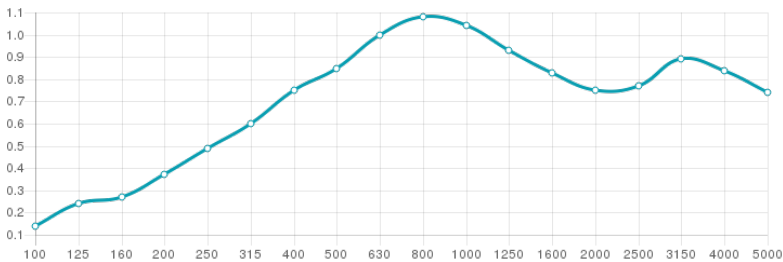

Performance

hello@artnovion.com

www.artnovion.com

15/12/2018