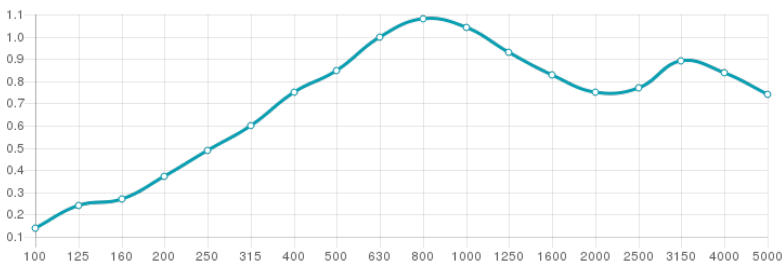

Performance

hello@artnovion.com

www.artnovion.com

19/08/2018