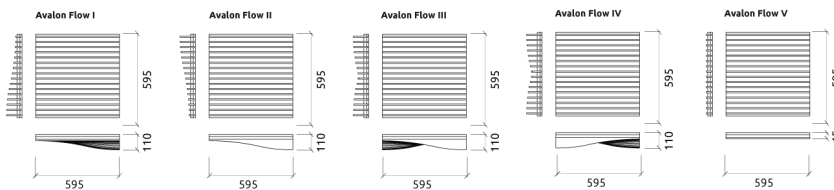

Technical Information