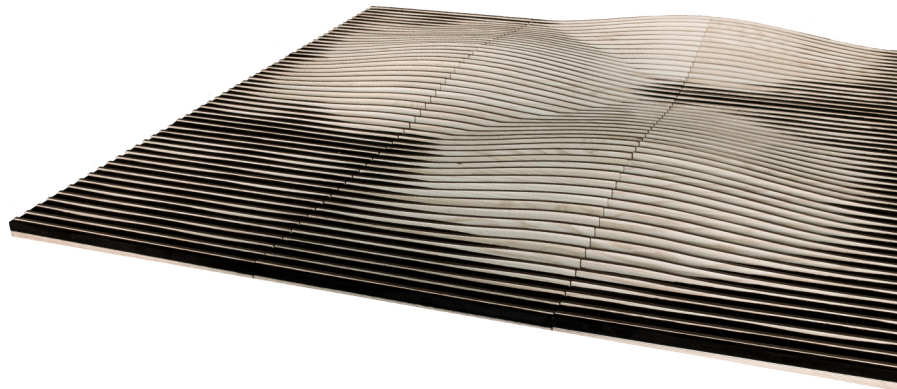

Avalon Flow

Absorption
RESIDENTIAL & Hi Fi

Specifications

Installation: Integrated Fixing System

☐ Configuration list available for download