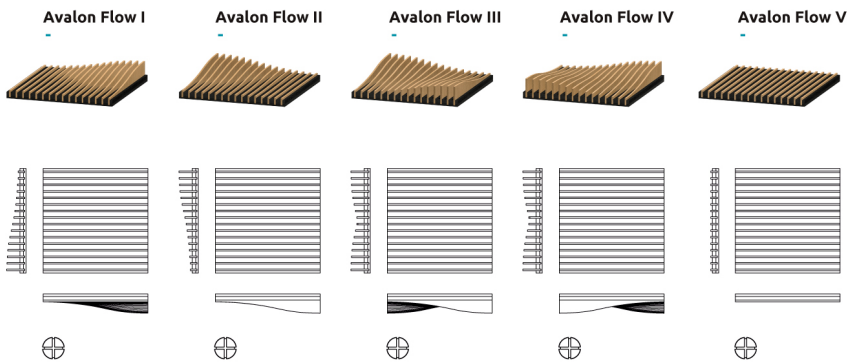

Avalon is as beautiful as it is efficient, with an effective absorption range starting from 250Hz up to 5000Hz, and providing efficient mid-range scattering, Avalon is a hybrid acoustic panel, perfect as an all-round treatment for rooms with mid and high frequency issues.

15/12/2018

Avalon Flow

Absorption
RESIDENTIAL & Hi Fi

Specifications

Installation:

Mechanical

Avalon Flow - Hybrid | Absorber-Diffuser | Range

Fixing System

Integrated fixing system

Product finishes

FG | (T01) Grigio

FG | (T02) Bianco

FG | (T03) Noce

FG | (T04) Gentian

FG | (T05) Nero

FG | (T06) Nebbia