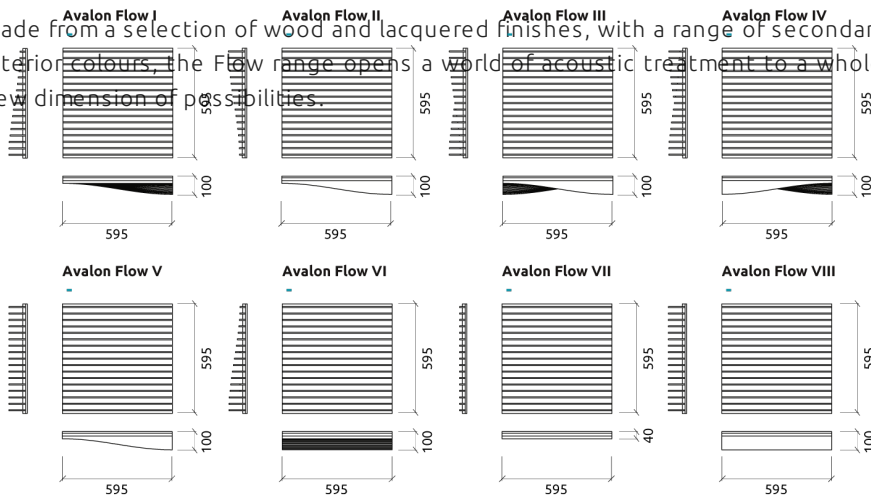

Technical Information

Made from a selection of wood and lacquered finishes, with a range of secondary interior colours, the Flow range opens a world of acoustic treatment to a whole new dimension of possibilities.