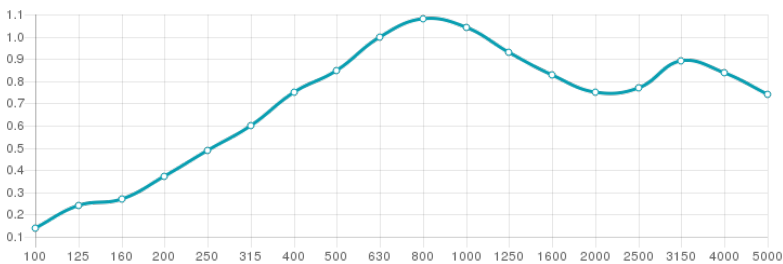

Performance

Specifications

Installation: Integrated Fixing System

Configuration list available for download

hello@artnovion.com

www.artnovion.com

21/06/2018