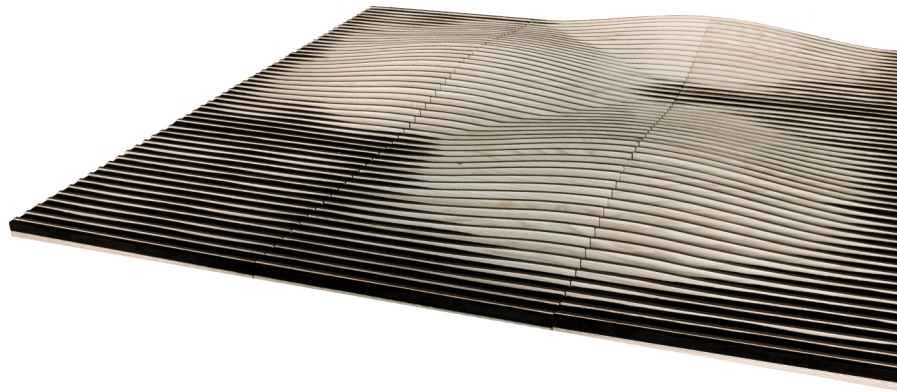

Avalon Flow

Absorption
RESIDENTIAL & Hi Fi

Specifications

Installation: Integrated Fixing System

☐ Configuration list available for
download