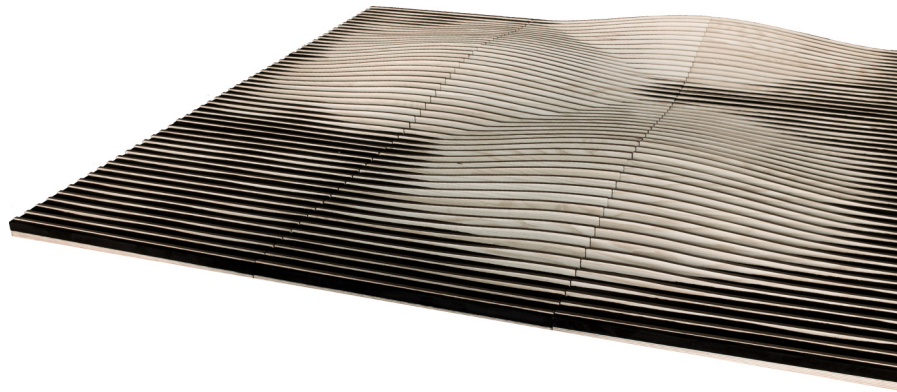

Avalon Flow | Concept

Absorption
RESIDENTIAL & Hi Fi

Specifications

Available from March 31st

FG (Furniture grade)

Finishes: Lacquered | Wood Veneer