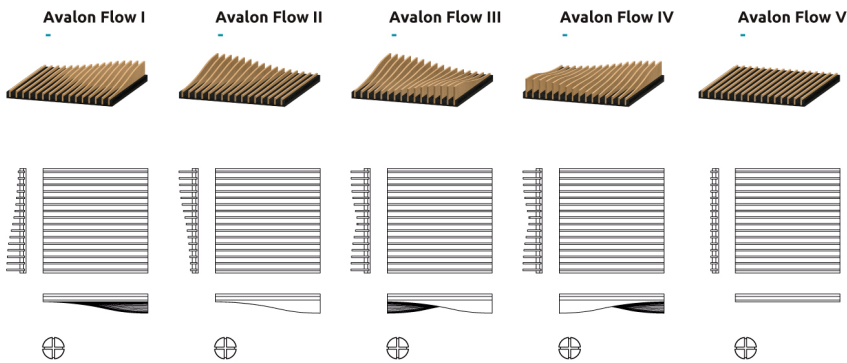

Avalon is as beautiful as it is efficient, with an effective absorption range starting from 250Hz up to 5000Hz, and providing efficient mid-range scattering, Avalon is a hybrid acoustic panel, perfect as an all-round treatment for rooms with mid and high frequency issues.

Avalon is available in 2 natural wood finishes, and a selection of 7 acoustic fabrics.

Specifications

Installation: Integrated Fixing System

Configuration list available for download

Technical Information

Performance

hello@artnovion.com

www.artnovion.com

20/10/2018

Avalon Flow

Absorption
RESIDENTIAL & Hi Fi

Specifications

Installation: Integrated Fixing System

☐ Configuration list available for
download

Avalon Flow - Hybrid | Absorber-Diffuser | Range

Fixing System

Integrated fixing system

Product finishes

FG | (T01) Grigio

FG | (T02) Bianco

FG | (T03) Noce