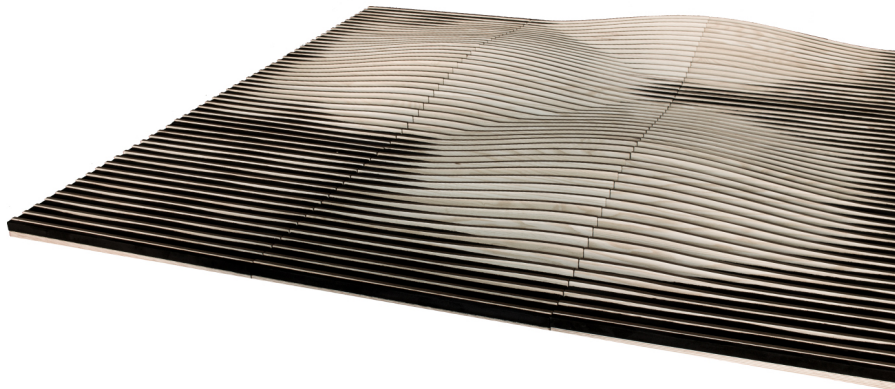

Avalon Flow

Absorption
RESIDENTIAL & Hi Fi

Specifications

Installation: Integrated Fixing System

☐ Configuration list available for download