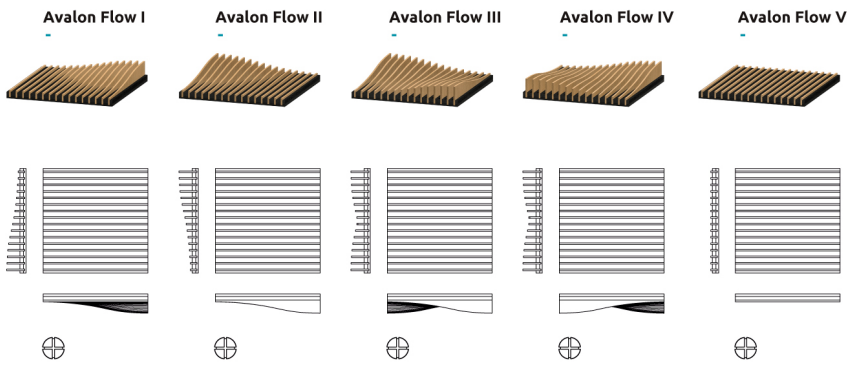

Avalon is as beautiful as it is efficient, with an effective absorption range starting from 250Hz up to 5000Hz, and providing efficient mid-range scattering, Avalon is a hybrid acoustic panel, perfect as an all-round treatment for rooms with mid and high frequency issues.

Avalon is available in 2 natural wood finishes, and a selection of 7 acoustic fabrics.

Technical Information

Performance

Specifications

Installation: Integrated Fixing System

Configuration list available for download

hello@artnovion.com

www.artnovion.com

21/06/2018

Avalon Flow

Absorption
RESIDENTIAL & Hi Fi

Specifications

Installation: Integrated Fixing System

☐ Configuration list available for download

Avalon Flow - Hybrid | Absorber-Diffuser | Range

Fixing System

 Integrated fixing system

Product finishes

FG | (T01) Grigio

FG | (T02) Bianco

FG | (T03) Noce

FG | (T04) Gentian