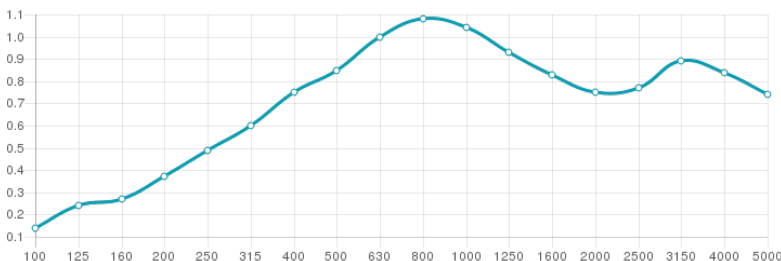

Performance

Specifications

Available From March 31st

FG (Furniture grade)

Finishes: Lacquered | Wood Veneer

hello@artnovion.com

www.artnovion.com

25/03/2018