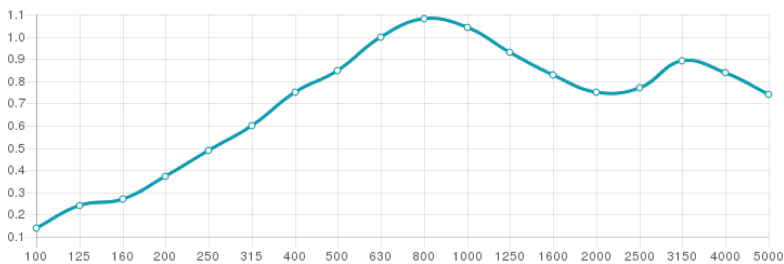

Performance

hello@artnovion.com

www.artnovion.com

20/10/2018