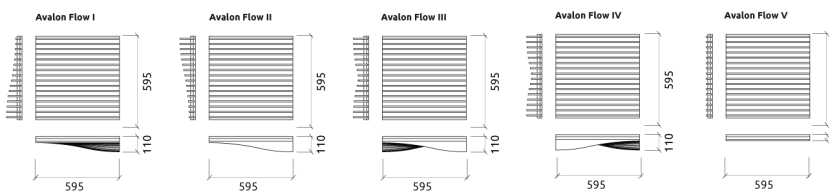

Technical Information