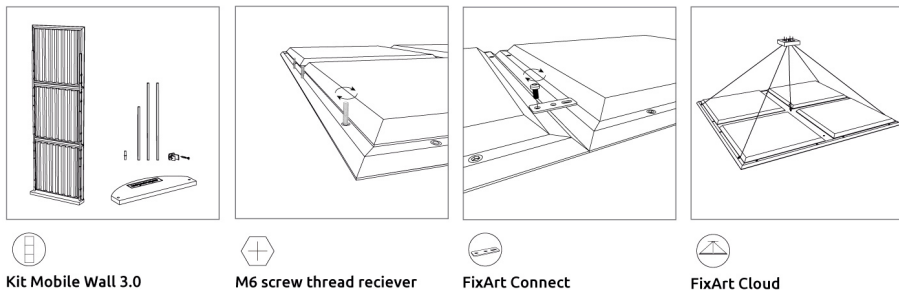

Azores Absorbers range

Azores TRG 60 - Absorber

Absorption
RESIDENTIAL & Hi Fi

Specifications

Finishes:
Fabric FR | 21 colours available
Fabric FG | 10 colours available

Installation:
Fixart Tube | Fixart Metal AE | Fixart
Cloud

Fixing System

Add-ons

Product finishes

(FG) Product Fire Grade - Furniture Grade