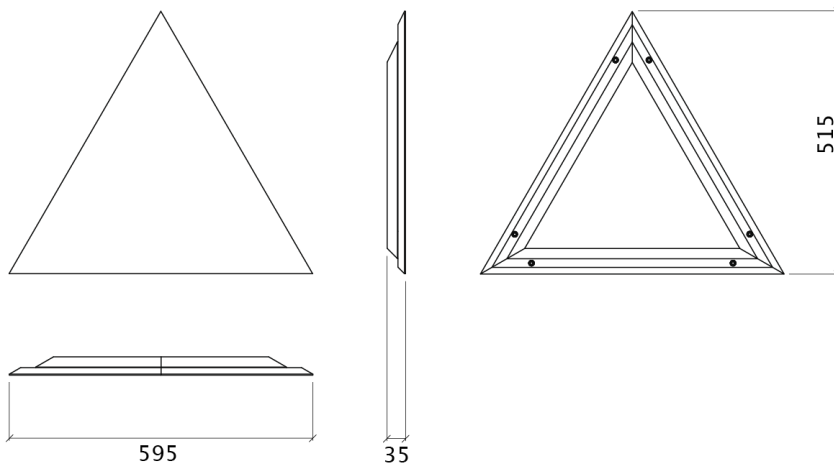

Technical Information