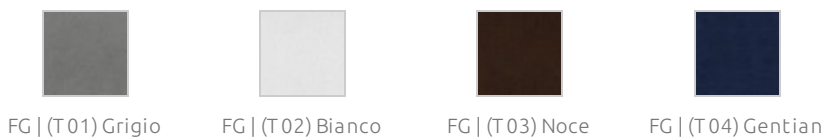

**Azores TRG 60 - Absorber**

Absorption  
RESIDENTIAL & Hi Fi

**Specifications**

Finishes:  
Fabric FR | 21 colours available  
Fabric FG | 10 colours available

Installation:  
Fixart Tube | Fixart Metal AE | Fixart  
Cloud

**Fixing System**

**Add-ons**

**Product finishes**

(FG) Product Fire Grade - Furniture Grade

FG | (T05) Nero

FG | (T06) Nebbia

FG | (T07) Bordo

FG | (T08) Fucsia

FG | (T09) Pistacchio

FG | (T10) Turchese

(FR+) Product Fire Grade - Fire Rated +

FR+ | (T61) Slate  
Grey

FR+ | (T62) Ivory

FR+ | (T63) Coffee

FR+ | (T64) Navy

FR+ | (T65) Black