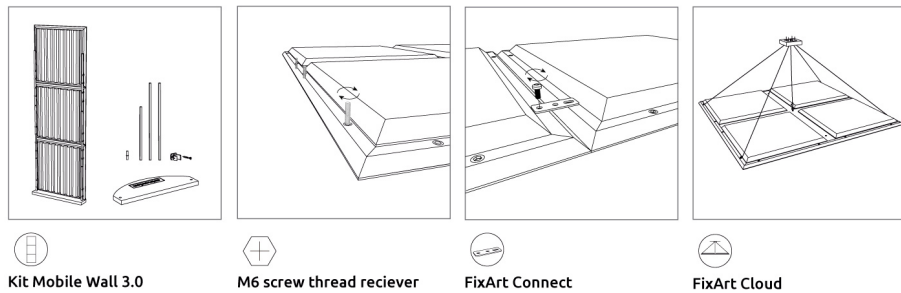

Azores Absorbers range

Azores TRG 60 - Absorber

Absorption
RESIDENTIAL & Hi Fi

Specifications

Installation:

FixArt Tube | FixArt Clip | GlueArt | FixArt Cloud | Kit Mobile Wall

Disclaimer: When using FixArt Tube on the ceiling, it is obligatory to use the FixArt Lock security device. This system guarantees a safe and precise installation. Artnovion is not liable for any damage caused by improper use of FixArt Tube.

Fixing System

Add-ons

Product finishes

(FG) Product Fire Grade - Furniture Grade