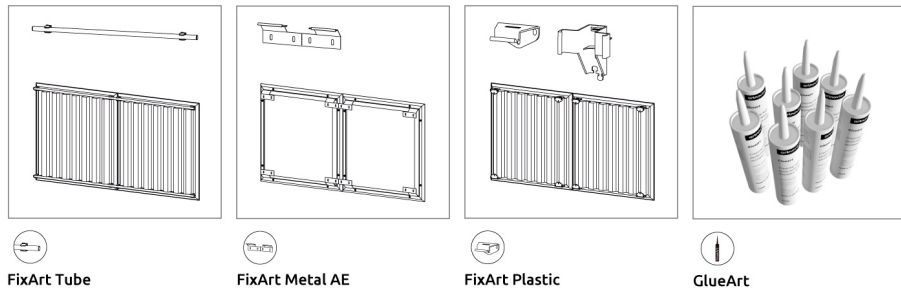

Fixing System