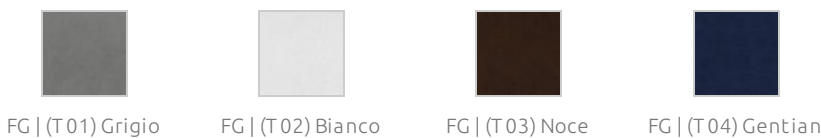

Fixing System

Add-ons

Product finishes

(FG) Product Fire Grade - Furniture Grade

FG | (T05) Nero

FG | (T06) Nebbia

FG | (T07) Bordo

FG | (T08) Fucsia

FG | (T09) Pistacchio

FG | (T10) Turchese

(FR+) Product Fire Grade - Fire Rated +

FR+ | (T61) Slate
Grey

FR+ | (T62) Ivory

FR+ | (T63) Coffee

FR+ | (T64) Navy

FR+ | (T65) Black