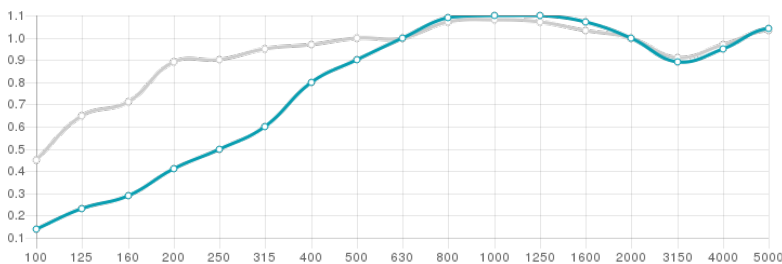

Performance