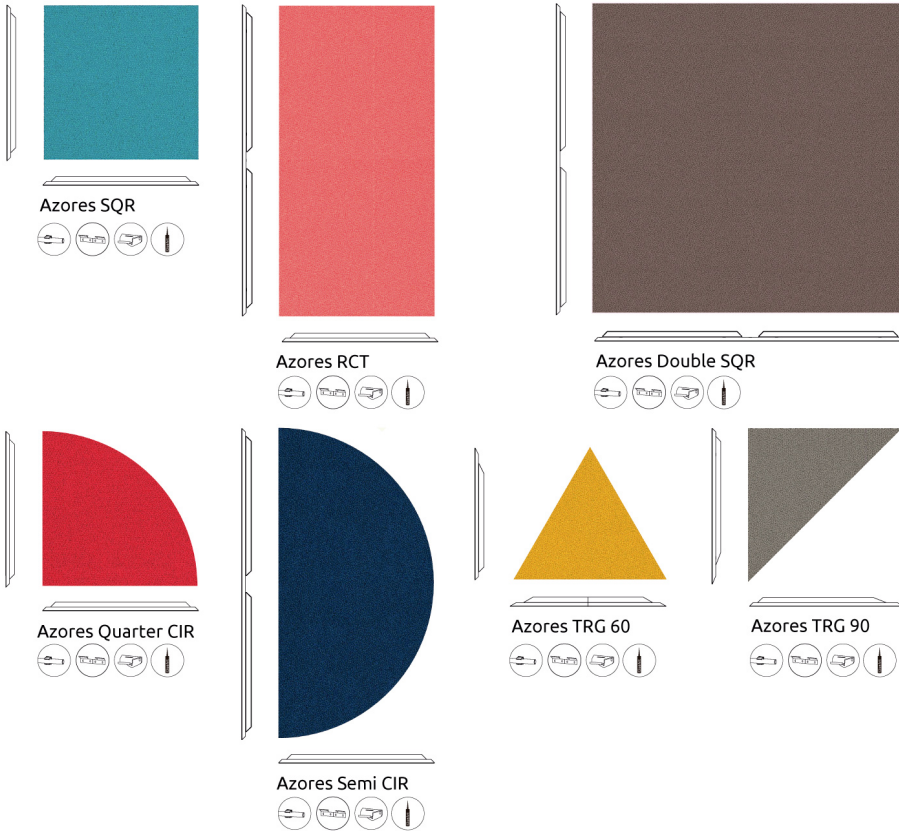

**Description**

The Azores Range represents freedom. Freedom to create. Freedom to play. Freedom to design your perfect acoustic treatment. The Range of 7 shapes and 21 Colours was conceived to unleash your inner creativity - throughout Walls, ceilings and clouds. The azores range is universally compatible - and compatible with the rest of the Artnovion range. Azores is designed to treat first reflections, or to get the perfect RT in your space. With fully mechanical, adjustable fixing systems - creating your dream environment has never been easier.

Each panel has strategically placed threaded inserts, compatible with all M6 accessories - from bolts and threaded bar to hooks and wire tensioners.

**Technical Information**

**Performance**

**Azores Absorbers range**

**Azores TRG 60 - Absorber**

Absorption  
RESIDENTIAL & Hi Fi

**Specifications**

Finishes:  
Fabric FR | 21 colours available  
Fabric FG | 10 colours available

Installation:  
Fixart Tube | Fixart Metal AE | Fixart  
Cloud

FR+ | (T66) Sand

FR+ | (T67) Burgundy

FR+ | (T68) Apple  
Green

FR+ | (T69) Turquoise

FR+ | (T70) Crimson

hello@artnovation.com

www.artnovation.com

19/08/2018