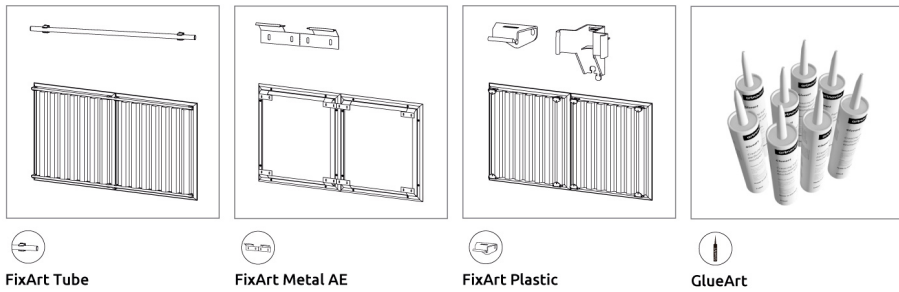

Fixing System