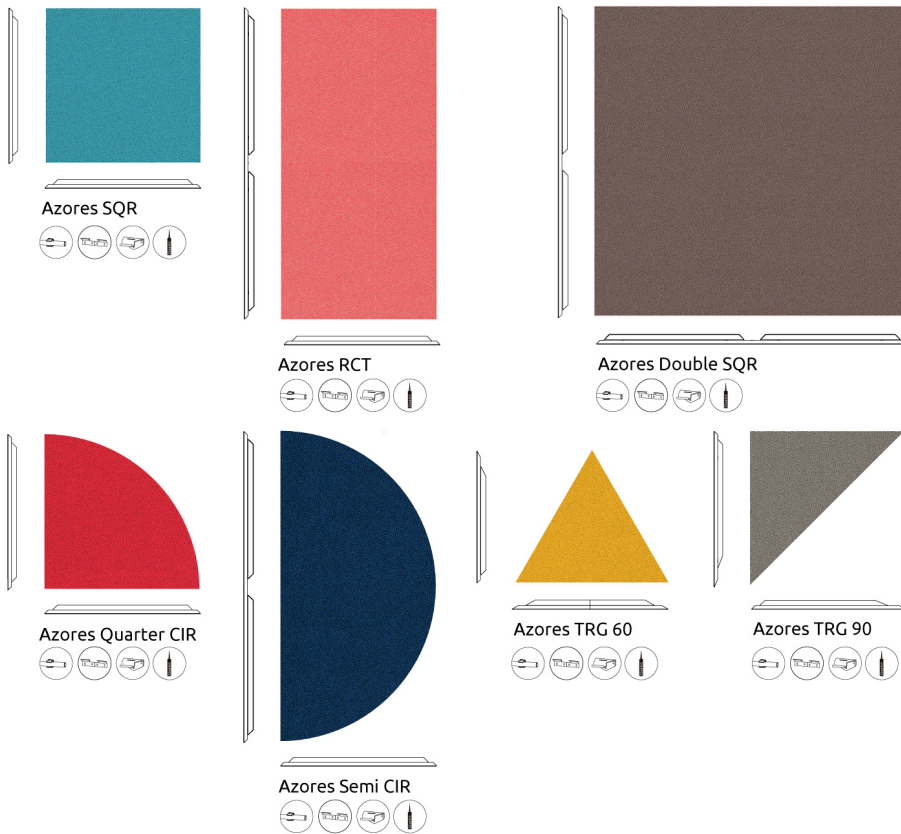

Azores Absorbers range