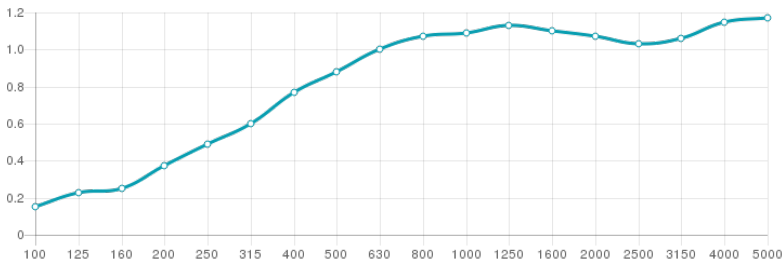

Loa Square - Absorber

Absorption
RESIDENTIAL & Hi Fi

Description

Loa Square is a fabric covered absorber, with a usable range of 350 Hz up to 4000 Hz.

Its squared design is perfect for a scattered pattern, or incorporating and complementing other aspects of your room decor, whilst supplying effective sound absorption.

Performance

Specifications

Acoustic performance:

Absorption range: 350Hz to 4000Hz

Acoustic class: B

Absorption coefficient (α_w): 0,8(M)

FG

Dim. | 297,50x297,50x44mm