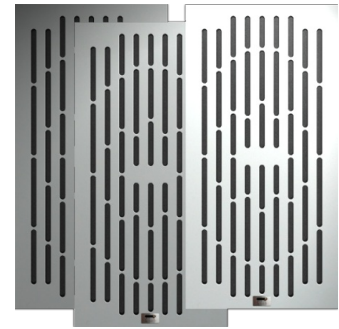

Skyros - Tuneable Absorber

Skyros is a flagship product for the professional audio market, used solely for the treatment of Mid and high frequencies in a room.

Skyros' unique technology allows adjustment to target a specific range of mid and high frequencies, from 125Hz to 6000Hz. For a more efficient acoustical treatment we recommend installing on the walls.

With a simple and timeless design, Skyros comes with a fabric or Wood finish available in different colours and adjustable to your unique preferences and environment.

Product finishes

(FG - LW) Lacquered Wood Finishes

(FG - NW) Natural Wood Finishes

Purpose

- First reflection control
- RT reduction
- Extended mid-low frequency absorption
- Reducing excessive reverberation

Recommended for

- Control Room
- Recording Room
- Home Studio
- Broadcast Studio
- Vocal Booth

Fixing Systems

Wall

+ FixArt Clip

+ FixArt Tube

Add-ons

+ FixArt Connect