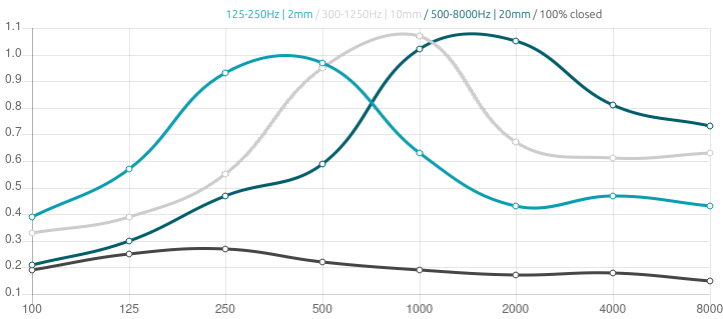

Performance

Technical Information

Features

Type: Tuneable Absorber
 - Tuneable Mid-Low | Mid | Mid-High absorption, ranging to 100% reflection.

Absorption range: 125 Hz to 6000 Hz

Acoustic Class: B | (α_w) = 0,75

Dimensions:
 - 595x1190x65mm

Six M6 Screw Thread receiver included on each panel.

Tuneable to target Mid-Low | Mid | Mid-High Frequency

Dimensions:

FG - LW | 595x1190x62mm | 6.58 Kg
 FG - NW | 595x1190x62mm | 6.22 Kg

Skyros - Tuneable Absorber

Skyros is a flagship product for the professional audio market, used solely for the treatment of Mid and high frequencies in a room.

Skyros' unique technology allows adjustment to target a specific range of mid and high frequencies, from 125Hz to 6000Hz. For a more efficient acoustical treatment we recommend installing on the walls.