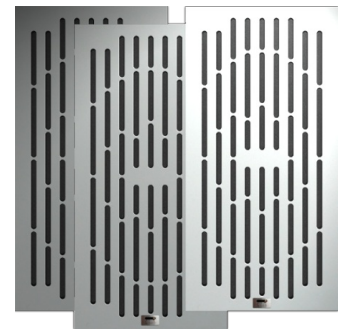

Performance

Technical Information

Features

Type: Tuneable Absorber
 - Tuneable Mid-Low | Mid | Mid-High absorption, ranging to 100% reflection.

Absorption range: 125 Hz to 6000 Hz

Acoustic Class: B | (α_w) = 0,75

Available fire rates:
 FG | Furniture Grade

Material:
 - Natural Wood veneer | Lacquered HMDF
 - Marine grade plywood structural frame
 - Marine grade plywood structural frame
 - Calibrated cell acoustic foam

Dimensions:
 - 595x1190x65mm

Six M6 Screw Thread receiver included on each panel.

Tuneable to target Mid-Low | Mid | Mid-High Frequency

Dimensions:

FG - LW | 595x1190x62mm | 6.58 Kg
 FG - NW | 595x1190x62mm | 6.22 Kg

Skyros - Tuneable Absorber

Skyros is a flagship product for the professional audio market, used solely for the treatment of Mid and high frequencies in a room.

Skyros' unique technology allows adjustment to target a specific range of mid and high frequencies, from 125Hz to 6000Hz. For a more efficient acoustical treatment we recommend installing on the walls.