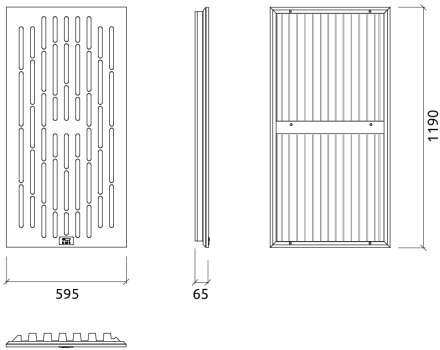

Technical Information

Features

Type: Tuneable Absorber
- Tuneable Mid-Low | Mid | Mid-High absorption, ranging to 100% reflection.

Absorption range: 125 Hz to 6000 Hz

Acoustic Class: B | (α_w) = 0,75

Available fire rates:
FG | Furniture Grade

Material:
- Natural Wood veneer | Lacquered HMDF
- Marine grade plywood structural frame
- Marine grade plywood structural frame
- Calibrated cell acoustic foam

Dimensions:
- 595x1190x65mm

Six M6 Screw Thread receiver included on each panel.

Tuneable to target Mid-Low | Mid | Mid-High Frequency

Dimensions:

FG - LW | 595x1190x62mm | 6.58 Kg
FG - NW | 595x1190x62mm | 6.22 Kg