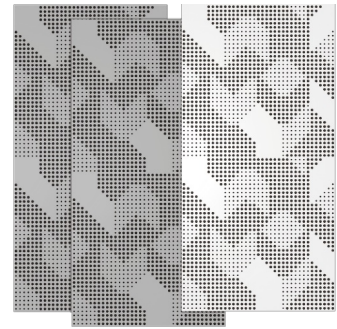

Performance

Technical Information

Features

Type: Absorber

Absorption Range: 315 Hz to 3150 Hz

Acoustic Class: C | (aw) = 0,7

Available fire rates:
FG | Furniture Grade

Materials:
- Natural wood veneer ! Lacquered HMDf
- Marine grade plywood structural frame
- Calibrated cell acoustic foam

Four M6 Screw Thread receiver included on each panel.

Dimensions:

FG - LW | 595x1190x55mm | 3.8 Kg
FG - NW | 595x1190x55mm | 3.7 Kg

Flat reflective surfaces are known to cause interfering reflections and excessive echo, which can impose restrictions on the functionality of your home cinema or hi-fi room. In order to address your specific needs, Artnovion developed the Komodo W Absorber, a decorative and innovative wooden panel with an acoustically optimised perforation pattern that eliminates sound radiation effects, offering reflection and reverberation control.

Product finishes

(FG - LW) Lacquered Wood Finishes

FG | (L01) Blanc

FG | (L03) Rouge

FG | (L05) Silver

FG | (L06) Noir Vintage

FG | (L07) Graphite Black

FG | (L08) Rose Gold