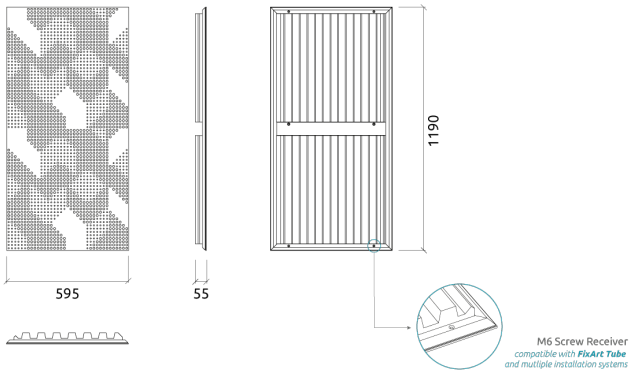

Performance

Technical Information

Features

Type: Absorber

Absorption Range: 315 Hz to 3150 Hz

Acoustic Class: C | (aw) = 0,7

Available fire rates:
FG | Furniture Grade

Materials:
- Natural wood veneer ! Lacquered HMDf
- Marine grade plywood structural frame
- Calibrated cell acoustic foam

Four M6 Screw Thread receiver included on each panel.

Dimensions:

FG - LW | 595x1190x55mm | 3.8 Kg
FG - NW | 595x1190x55mm | 3.7 Kg

Flat reflective surfaces are known to cause interfering reflections and excessive echo, which can impose restrictions on the functionality of your home cinema or hi-fi room. In order to address your specific needs, Artnovion developed the Komodo W Absorber, a decorative and innovative wooden panel with an acoustically optimised perforation pattern that eliminates sound radiation effects, offering reflection and reverberation control.