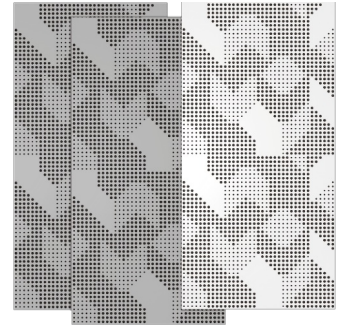

Performance

Technical Information

Features

Type: Absorber

Absorption Range: 315 Hz to 3150 Hz

Acoustic Class: C | (aw) = 0,7

Available fire rates:
FG | Furniture Grade

Materials:
- Natural wood veneer ! Lacquered HMDf
- Marine grade plywood structural frame
- Calibrated cell acoustic foam

Four M6 Screw Thread receiver included on each panel.

Dimensions:

FG - LW | 595x1190x55mm | 3.8 Kg
FG - NW | 595x1190x55mm | 3.7 Kg

Flat reflective surfaces are known to cause interfering reflections and excessive echo, which can impose restrictions on the functionality of your home cinema or hi-fi room. In order to address your specific needs, Artnovion developed the Komodo W Absorber, a decorative and innovative wooden panel with an acoustically optimised perforation pattern that eliminates sound radiation effects, offering reflection and reverberation control.