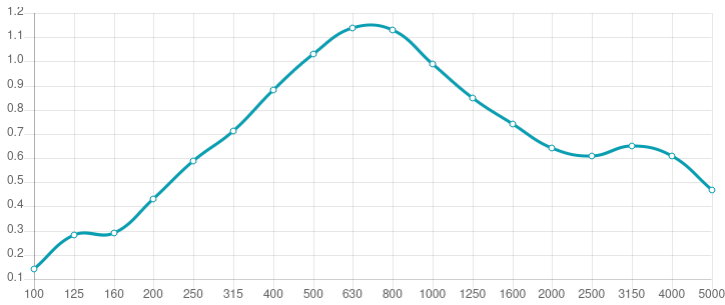

Performance

Technical Information

Features

Type: Absorber

Absorption Range: 315 Hz to 3150 Hz

Acoustic Class: C | (aw) = 0,7

Available fire rates:
FG | Furniture Grade

Materials:
- Natural wood veneer ! Lacquered HMDf
- Marine grade plywood structural frame
- Calibrated cell acoustic foam