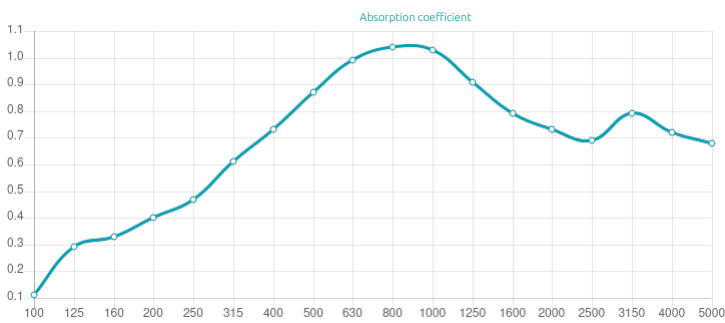

Performance

Technical Information

Features

Type: Absorber

Absorption Range: 350 Hz to 4000 Hz

Acoustic Class: C | (aw) = 0,75

Available fire rate:
FG | Furniture Grade

Materials:
- Lacquered HMDF
- Marine grade plywood structural frame
- Calibrated cell acoustic foam

Four M6 Screw Thread receiver included on each panel.

Dimensions:

FG - LW | 595x595x63mm | 2.6 Kg

Kalahari is a high performance acoustic absorber, crafted from wood using the same patented Artnovion technology that brought about the Sahara panel.