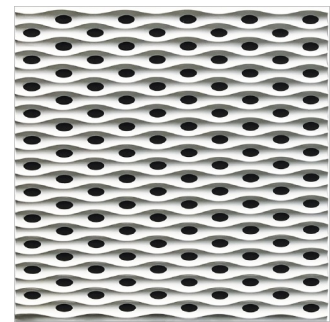

**Performance**

**Features**

Type: Absorber

Absorption Range: 350 Hz to 4000 Hz

Acoustic Class: C | (aw) = 0,87

Available fire rates:  
FG | Furniture Grade

- Materials:
- Lacquered HMDF
  - Marine grade plywood structural frame
  - Calibrated cell acoustic foam

Four M6 Screw Thread receiver included on each panel.

**Dimensions:**

FG - LW | 595x595x66mm

**Technical Information**

Kalahari is a high performance acoustic absorber, crafted from wood using the same patented Artnovion technology that brought about the Sahara panel.

Kalahari has an elegant tessellated pattern, designed to meld seamlessly across rooms. Kalahari is especially efficient at reflection control, providing valuable scattering along with absorption.

The Kalahari absorber is available in a selection of sizes in lacquered and metallic finishes, available in 2 sizes in 2 orientations.