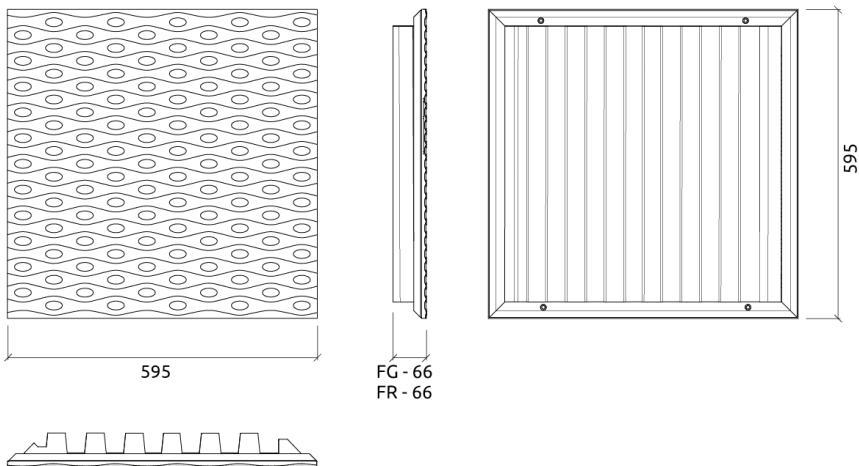

Four M6 Screw Thread receiver included on each panel.

**Dimensions:**

FG - LW | 595x595x66mm

**Technical Information**

Kalahari is a high performance acoustic absorber, crafted from wood using the same patented Artnovion technology that brought about the Sahara panel.