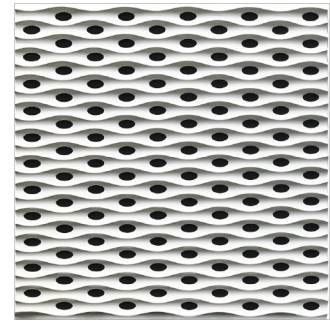

Kalahari is a high performance acoustic absorber, crafted from wood using the same patented Artnovion technology that brought about the Sahara panel.

Kalahari has an elegant tessellated pattern, designed to meld seamlessly across rooms. Kalahari is especially efficient at reflection control, providing valuable scattering along with absorption.

The Kalahari absorber is available in a selection of sizes in lacquered and metallic finishes, available in 2 sizes in 2 orientations.

Kalahari's secret lies in its organic pattern, allowing you to increase the absorptive areas and change the morphology of the diffusing ridges, producing a panel truly tailor-made to your needs.

Product finishes

(FG - LW) Lacquered Wood Finishes

Purpose

- RT reduction
- Flutter echo control
- Reducing excessive reverberation
- Improving speech intelligibility

Recommended for

- Hi-Fi Listening Room
- Media Room
- Home Cinema
- Living Room

Fixing Systems

Wall & Ceiling

Ceiling

Add-ons

Mobile