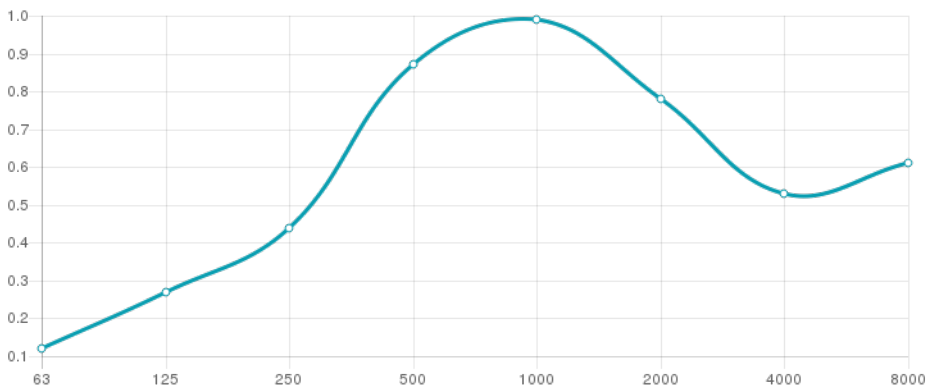

**Performance**

**Features**

Type: Absorber

Absorption Range: 350 Hz to 4000 Hz

Acoustic Class: C | (aw) = 0,87

Available fire rates:  
FG | Furniture Grade

- Materials:
- Lacquered HMDF
  - Marine grade plywood structural frame
  - Calibrated cell acoustic foam

Four M6 Screw Thread receiver included on each panel.

**Dimensions:**

FG - LW | 595x595x66mm

**Technical Information**

Kalahari is a high performance acoustic absorber, crafted from wood using the same patented Artnovion technology that brought about the Sahara panel.