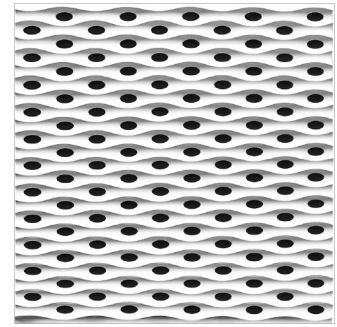

Kalahari is a high performance acoustic absorber, crafted from wood using the same patented Artnovion technology that brought about the Sahara panel.

Kalahari has an elegant tessellated pattern, designed to meld seamlessly across rooms. Kalahari is especially efficient at reflection control, providing valuable scattering along with absorption.

The Kalahari absorber is available in a selection of sizes in lacquered and metallic finishes, available in 2 sizes in 2 orientations.

Kalahari's secret lies in its organic pattern, allowing you to increase the absorptive areas and change the morphology of the diffusing ridges, producing a panel truly tailor-made to your needs.

Product finishes

(FG - LW) Lacquered Wood Finishes

Purpose

- RT reduction
- Flutter echo control
- Reducing excessive reverberation
- Improving speech intelligibility

Recommended for

- Hi-Fi Listening Room
- Media Room
- Home Cinema
- Living Room

Fixing Systems

Wall & Ceiling

+ FixArt Clip

+ FixArt - Tube

+ GlueArt 2.0

+ Instant Fix Kit

Ceiling

+ FixArt Cloud

Add-ons

+ FixArt Tube Lock

+ FixArt Connect

+ M6 Screw Thread receiver - Add-on

+ Fabric side cover kit

Mobile

+ Kit Mobile Wall