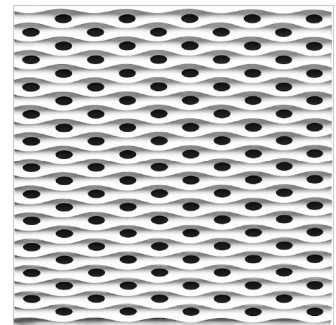

Performance

Technical Information

Features

Type: Absorber

Absorption Range: 350 Hz to 4000 Hz

Acoustic Class: C | (aw) = 0,75

Available fire rate:
FG | Furniture Grade

Materials:
- Lacquered HMDF
- Marine grade plywood structural frame
- Calibrated cell acoustic foam

Four M6 Screw Thread receiver included on each panel.

Dimensions:

FG - LW | 595x595x63mm | 2.6 Kg

Kalahari is a high performance acoustic absorber, crafted from wood using the same patented Artnovion technology that brought about the Sahara panel.

Kalahari has an elegant tessellated pattern, designed to meld seamlessly across rooms. Kalahari is especially efficient at reflection control, providing valuable scattering along with absorption.

The Kalahari absorber is available in a selection of sizes in lacquered and metallic finishes, available in 2 sizes in 2 orientations.