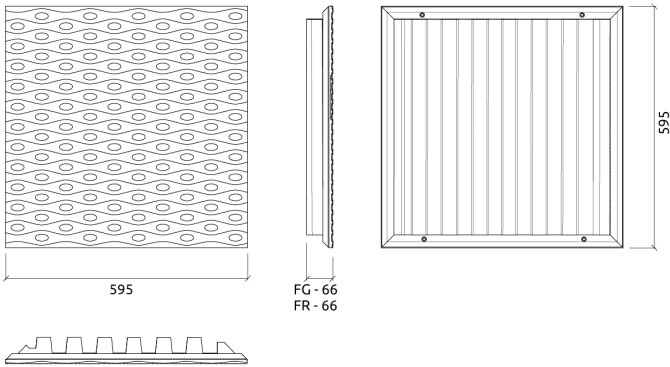

Performance

Technical Information

Features

Type: Absorber

Absorption Range: 350 Hz to 4000 Hz

Acoustic Class: C | (aw) = 0,75

Available fire rate:
FG | Furniture Grade

Materials:
- Lacquered HMDF
- Marine grade plywood structural frame
- Calibrated cell acoustic foam

Four M6 Screw Thread receiver included on each panel.

Dimensions:

FG - LW | 595x595x63mm | 2.6 Kg

Kalahari is a high performance acoustic absorber, crafted from wood using the same patented Artnovion technology that brought about the Sahara panel.