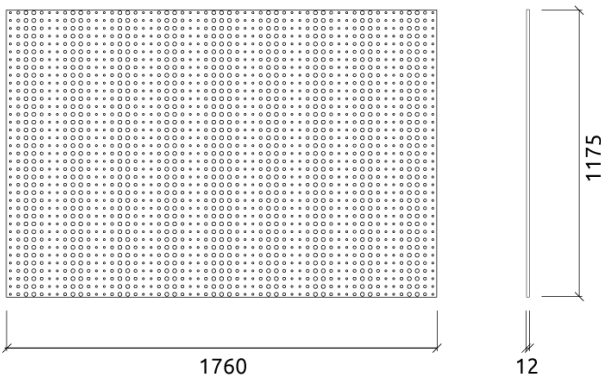

Technical Information

Features

This product is available in the following Fire Rates:
FG | Furniture Grade
FR | Fire Rated

PRODUCT COMPOSITION:

- Kea | Natural Wood Veneer | Primer Finished HMDF (FG)
  - Natural Wood Veneer | Primer Finished HMDF
- Kea | Fire Retardant HMDF | Fire Retardant Melamine Veneer (FR)
  - Fire Retardant HMDF | Fire Retardant Melamine

Dimensions:

- FG - PP | 1760x1175x12mm | 18.6 Kg
- FG - LW | 1760x1175x12mm | 18.6 Kg
- FG - NW | 1760x1175x12mm | 18.6 Kg
- FR - LW | 1760x1175x12mm | 18.6 Kg
- FR | 1760x1175x12mm | 18.6 Kg
- FR - NW | 1760x1175x12mm | 18.6 Kg