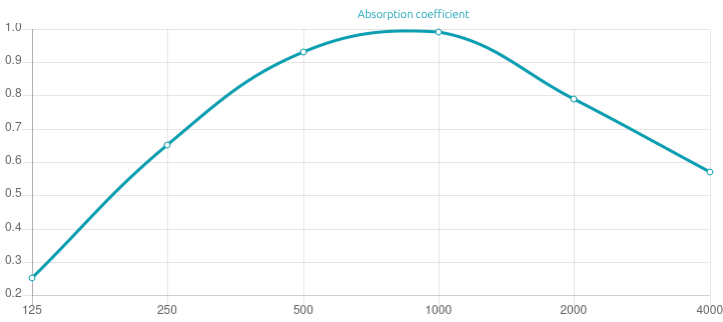

Performance