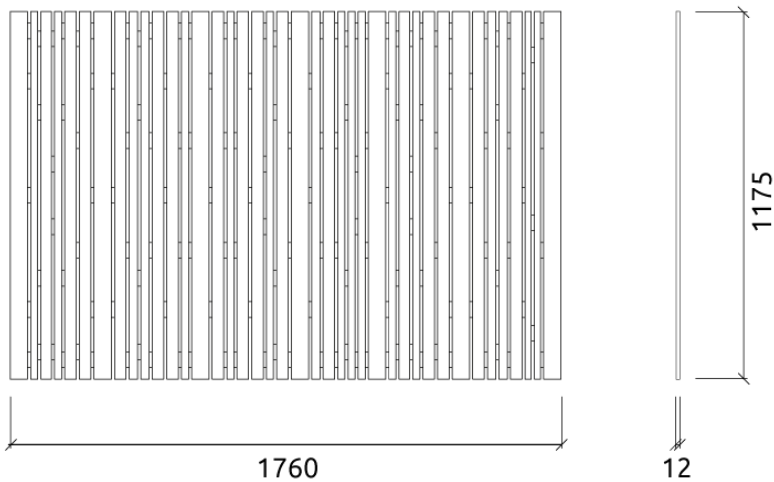

**Performance**

**Technical Information**

**Features**

Available Fire Rates:  
 FG | Furniture Grade  
 FR | Fire Rated

(FG) Materials:  
 - Natural wood veneer | Lacquered HMD

(FR) Materials:  
 - Fire retardant HMDF | Fire retardant Melamine

**Dimensions:**

- FG - LW | 1760x1175x12mm | 15.2 Kg
- FG - NW | 1760x1175x12mm | 15.2 Kg
- FR - LW | 1760x1175x12mm | 15.2 Kg
- FR | 1760x1175x12mm | 15.2 Kg
- FR - NW | 1760x1175x12mm | 15.2 Kg

Artnovion's construction line is composed of Surface, large scale panels aimed solely at the architecture and construction market. Our large scale panels allow you to incorporate your acoustics into the building of your space, supplying a practical and efficient solution. Siena Surface is the perfect solution to treat reflective surfaces that cause interfering reflections and excessive reverberation, which can corrupt work environments, meeting and gathering areas, music quality and speech intelligibility. Easy and quickly to install Siena Surface is an efficient absorption panel with a 2D pattern, that when combined with other panels from our range, creates a mesmerizing effect.