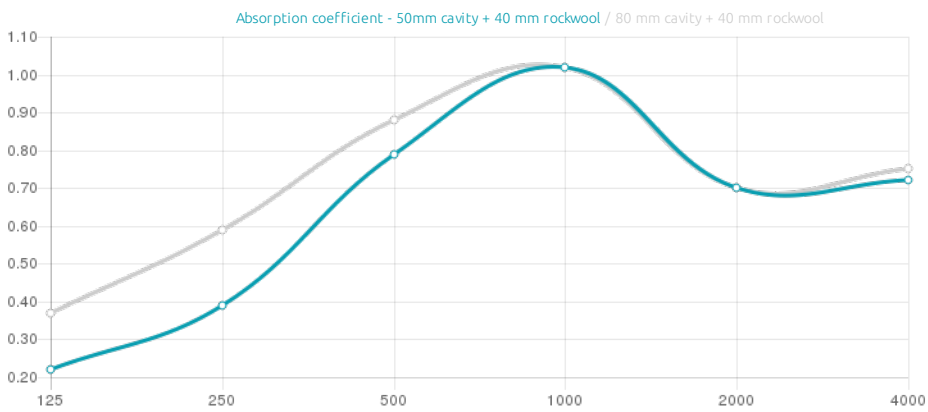

Performance