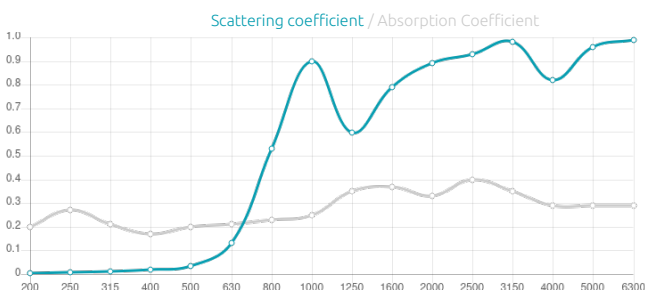

Performance

This product is available in the following Fire Rate:

FG | Furniture Grade

PRODUCT COMPOSITION:

Logan | Natural wood veneer
- Natural wood veneer
- HMDF and plywood structure

Logan | Lacquered HMDF
- Lacquered HMDF
- HMDF and plywood structure

Dimensions:

Logan | 595x595x60mm

Integrated Fixing System