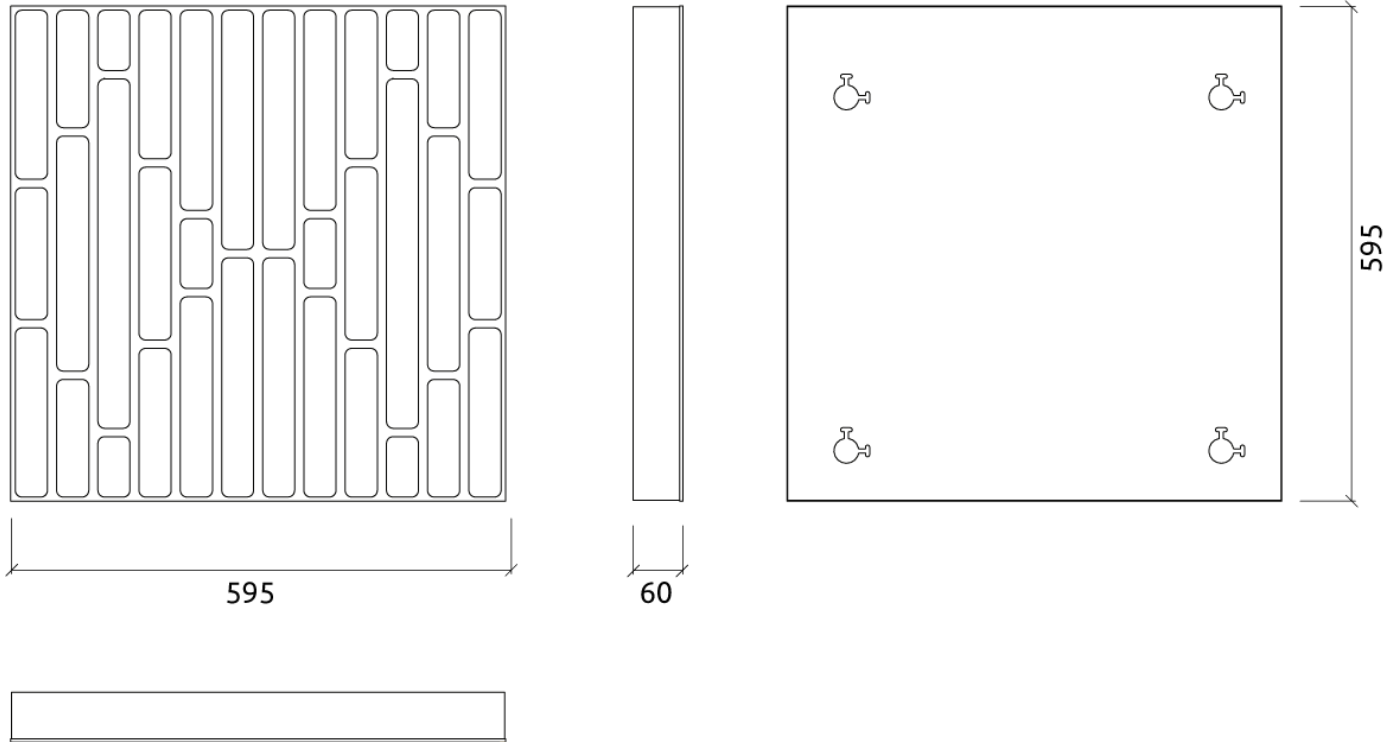

### Dimensions:

Logan | 595x595x60mm

Integrated Fixing System

# Dimensions