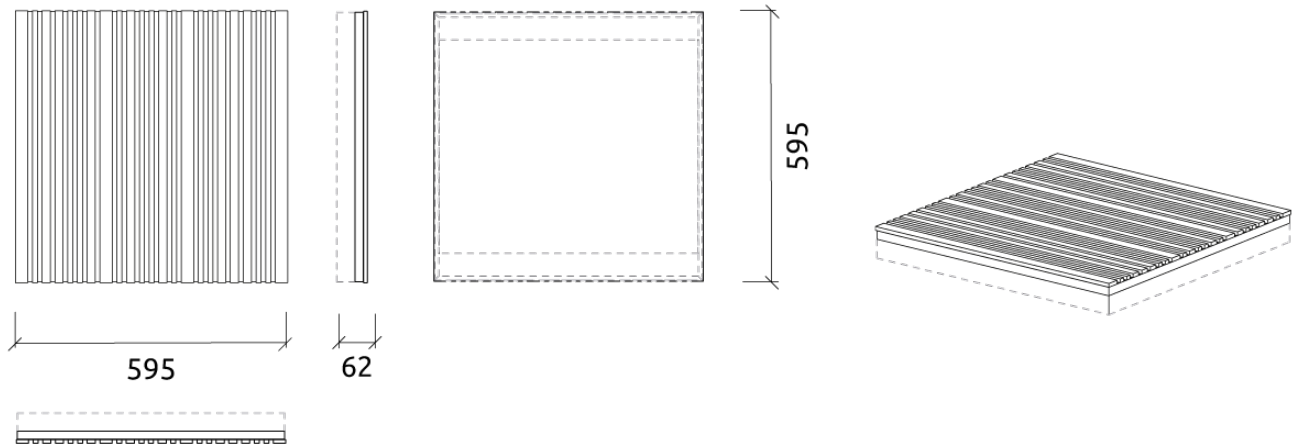

Features

Siena CS + Absorber Core

Absorption Range: 500 Hz to 8000 Hz

Acoustic Class: C | $(\alpha_w) = 0,7$

Siena CS + Bass Trap Core

Absorption Range: 100 Hz to 125 Hz

Purpose

- RT reduction
- Flutter echo control
- Reducing excessive reverberation
- Improving speech intelligibility

Recommended for

- Home Cinemas
- Media Rooms

Performance

Add-ons

Dimensions	Weight	Box
FG - LW 595x595x21mm	2.6 Kg	Quantity per box: 4
FG - NW 595x595x21mm	2.6 Kg	Dimensions: 645x150x655mm
		Volume: 0.063m ³
		Weight: 11.4Kg