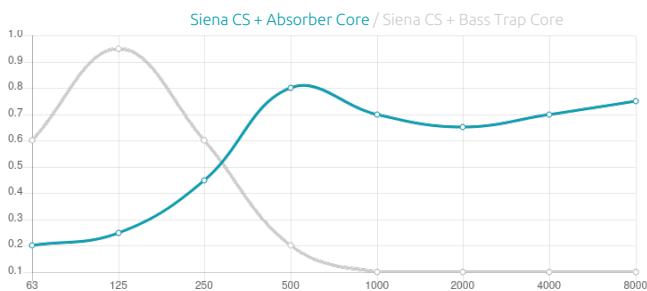

Siena CS

Siena CS is a hybrid acoustic panel that enables the creation of custom spaces, combining high performance and minimal aesthetic with a simple, discreet modular installation system. This modular system uses four different wooden cores: an Absorber, Diffuser, Bass Trap, and Speaker options. Each provides distinct functionality while keeping the same design. The acoustic covers can be easily swapped or replaced.

Absorbers remove energy from incoming sound waves, reducing reflections and overall reverberation time. Diffusers scatter energy over a wide area, creating more homogenous sound fields. Bass Traps reduce low frequency room modes, diminishing the effect of standing waves. Speaker cores seamlessly integrate in-wall speakers. Discover our Cinema Series, a flexible range that can be adapted to a wide variety of environments and is tailored into beautiful, timeless, multifunctional designs.

Features

Siena CS + Absorber Core

Absorption Range: 500 Hz to 8000 Hz

Acoustic Class: C | $(\alpha_w) = 0,7$

Siena CS + Bass Trap Core

Absorption Range: 100 Hz to 125 Hz

Purpose

- RT reduction
- Flutter echo control
- Reducing excessive reverberation
- Improving speech intelligibility

Recommended for

- Home Cinemas
- Media Rooms

Performance