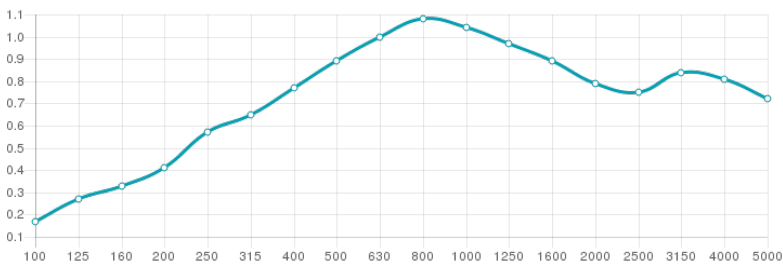

Technical Information

Specifications

Acoustic performance:
Absorption range | 315Hz to 4KHz
Acoustic class | C
Absorption coef. (α_w) | 0,75

FG
Dim. | 1190x595x58mm
Weight | 3,3 Kg*
Units per box | 4
Box Weight | 15,8 Kg*

FR+ | FR++
Dim. | 1190x595x60mm
Weight | Kg*
Units per box | 4
Box Weight | Kg*

Installation - [FixArt Tube](#) | [FixArt Metal](#)
Packing Dimensions - 1235x250x640mm
* Approximate weight

Performance

Thames - Absorber