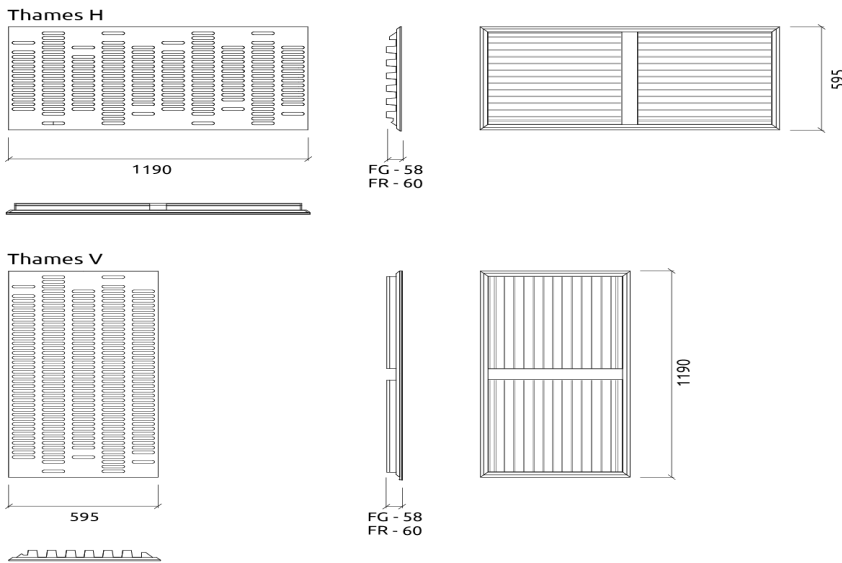

Thames - Absorber

Absorption
PRO AUDIO & STUDIO

Description

Thames W - Absorber was designed specifically for the broadcast market. This large scale panel is perfect for wall-to-wall, high quality sound absorption, used to create high-fidelity recording and listening environments. Developed around our FixArt Tube mechanical installation system, the panels is fully decoupled from it's mounting surface, increasing it's efficiency not only from the resulting air gap, but also in stopping structural vibration that can be problematic in multiple use recording studios. It's installation system drastically simplifies studio design, with an accessible cavity allowing for cabling, or surface mounted amenities. Available in a selection of high quality lacquered and wood finishes. Thames is the future of studio design.

Technical Information

Specifications

Acoustic performance:
Absorption range | 315Hz to 4KHz
Acoustic class | C
Absorption coef. (α_w) | 0,75

FG
Dim. | 1190x595x58mm
Weight | 3,3 Kg*
Units per box | 4
Box Weight | 15,8 Kg*

FR+ | FR++
Dim. | 1190x595x60mm
Weight | Kg*
Units per box | 4
Box Weight | Kg*

Installation - [FixArt Tube](#) | [FixArt Metal](#)
Packing Dimensions - 1235x250x640mm
* Approximate weight

Performance

Thames - Absorber