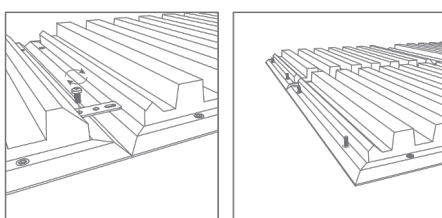

Thames - Absorber

Absorption
PRO AUDIO & STUDIO

Specifications

Acoustic performance:
Absorption range | 315Hz to 4KHz
Acoustic class | C
Absorption coef. (α_w) | 0,75

FG
Dim. | 1190x595x58mm
Weight | 3,3 Kg*
Units per box | 4
Box Weight | 15,8 Kg*

FR+ | FR++
Dim. | 1190x595x60mm
Weight | Kg*
Units per box | 4
Box Weight | Kg*

Installation - [FixArt Tube](#) | [FixArt Metal](#)
Packing Dimensions - 1235x250x640mm
* Approximate weight

Thames Absorbers range

Fixing System

Add-ons