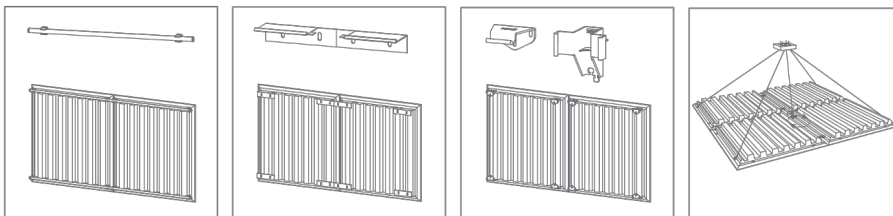

FixArt Metal

FixArt Plastic

+ + + FixArt Cloud

Fixing System

FixArt Tube