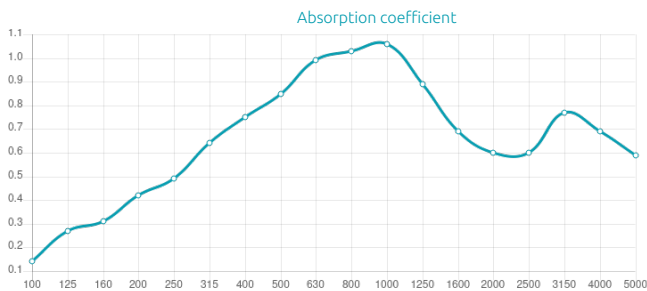

Performance