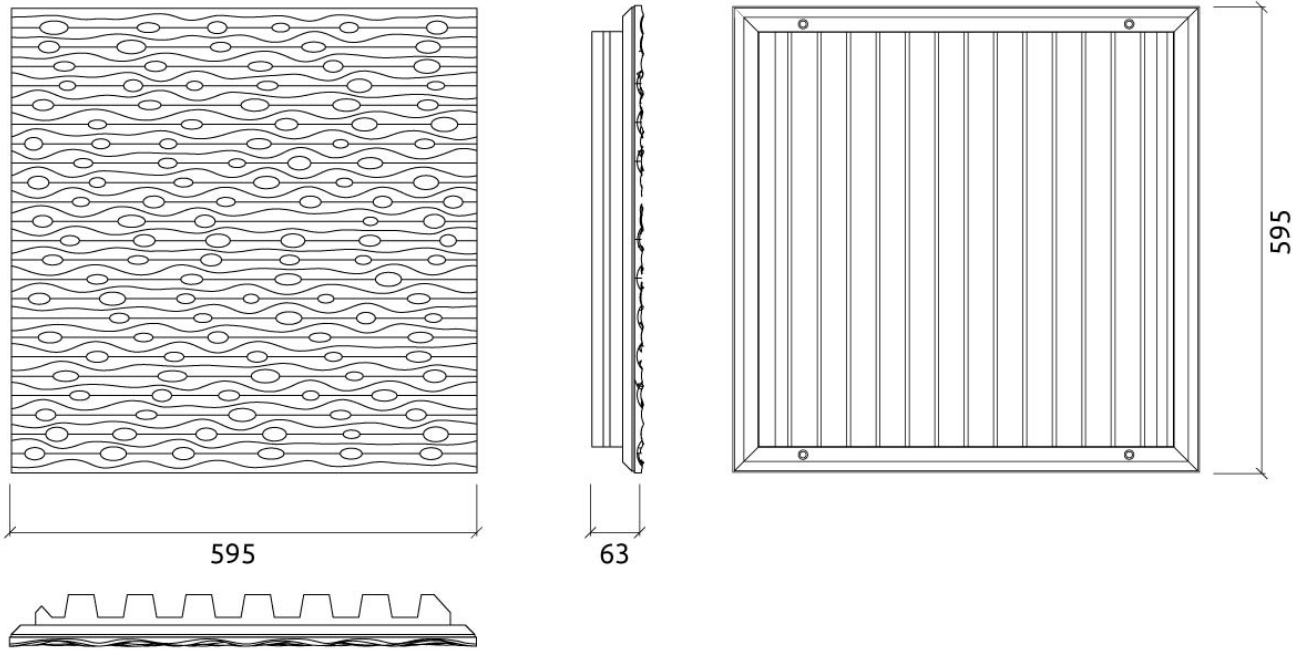

Add-ons

Disclaimer:

When using FixArt Tube on the ceiling, it is obligatory to use the FixArt Lock security device. This system guarantees a safe and precise installation.

Dimensions

FG - LW | 595x595x3mm

Weight

2.48 Kg

Box

Quantity per box: 6

Dimensions: 645x405x655mm

Volume: 0.171m³

Weight: Kg