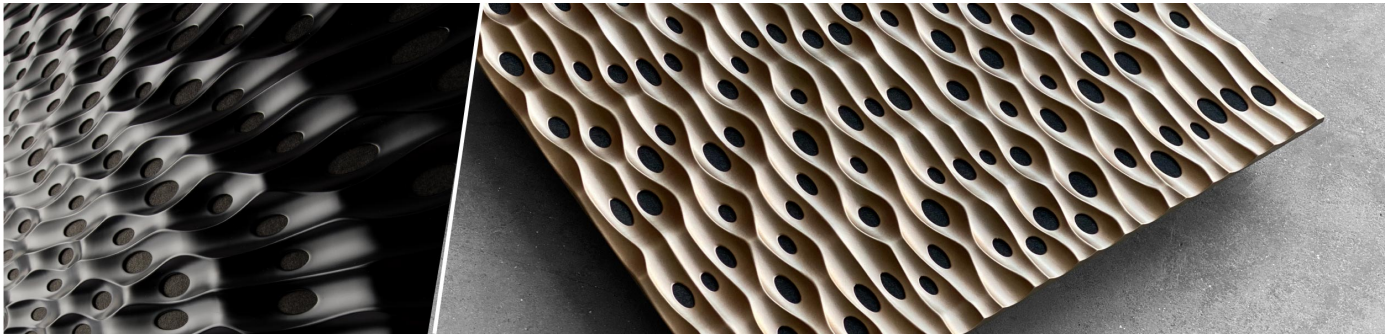

Sahara W - Absorber

Sahara panels are the forerunners of the next generation of acoustic panels. Completely adaptable. Completely customizable. Unique for each environment. A good acoustic treatment lies in the correct ratio between absorption and diffusion. Sahara can regulate both, without changing its seamless organic pattern, allowing you to fully embrace the architectural style of your space without worrying about different panel placement.

Features

Type:
Absorber

Absorption Range:
315 Hz to 5000 Hz

Acoustic Class:
C | (aw) = 0,7

This product is available in the following Fire Rates:
FG | Furniture Grade

PRODUCT COMPOSITION:

Sahara | Lacquered HMDf (FG)
- Lacquered HMDf
- Marine grade plywood structural frame
- Calibrated cell acoustic foam

Purpose

- RT reduction
- Flutter echo control
- Reducing excessive reverberation
- Improving speech intelligibility

Dimensions:

Sahara - Absorber | 595x595x63mm
- Equipped with four M6 Screw Thread receiver