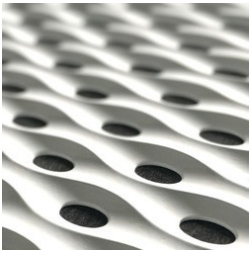

### Description

Kalahari is a high performance acoustic absorber, crafted from wood using the same patented Artnovion technology that brought about the Sahara panel.

Kalahari has an elegant tessellated pattern, designed to meld seamlessly across rooms. Kalahari is especially efficient at reflection control, providing valuable scattering along with absorption.