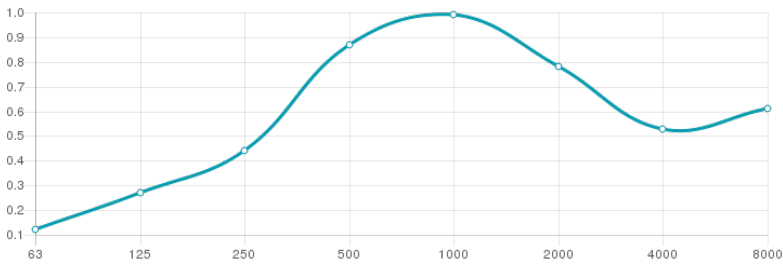

Performance

Kalahari W - Absorber

Absorption
HIGH END

Specifications

Acoustic performance:

Absorption range | 250Hz to 4000Hz

Acoustic class | C

Absorption coef. (α_w) | 0,7(M)

FG

Dim. | 595x595x66 mm

Weight | Kg*

Units per box | 6

Box Weight | 17,80 Kg*

Dim. | 1190x595x66 mm

Weight | Kg*

Units per box | 4

Box Weight | 21,20 Kg*

FR+

Dim. | 595x595x66 mm

Weight | Kg*

Units per box | 6

Box Weight | Kg*

Dim. | 1190x595x66 mm

Weight | Kg*

Units per box | 4

Box Weight | Kg*

Installation - [Fixart Tube](#) | [Fixart Metal](#) | [GlueArt](#)

Packing Dimensions - 640x385x640mm | 1235x250x640mm

* Approximate weight

hello@artnovion.com

www.artnovion.com

29/06/2017