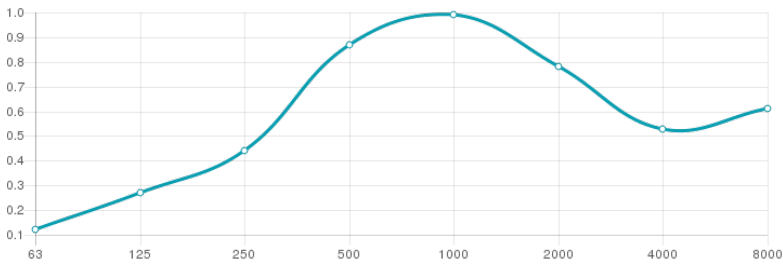

Performance